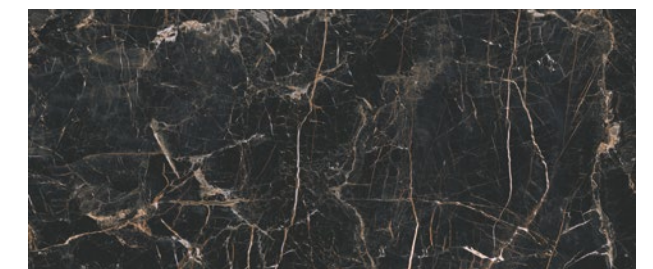

Marquina gold 120x280

/ gold

The tonal motif of the tiles perfectly portrays the intricate network of veining patterns found in natural stone, thus emulating an aura of luxury. Wall and floor tiles from the Marquina Gold collection will bring luxury to living rooms, kitchens or bathrooms alike, where the quality of the finishing material combines with the unique atmosphere of the interior.