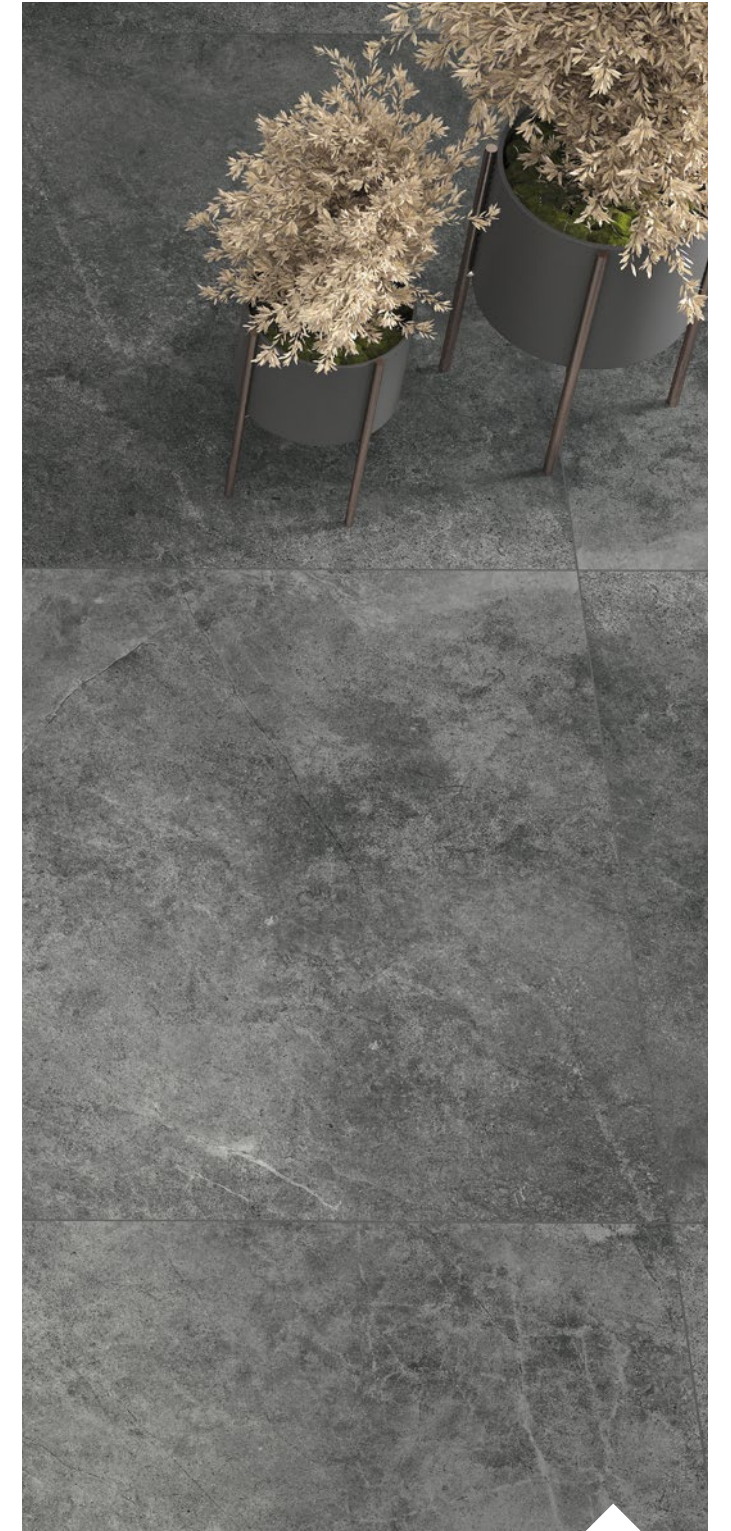

Tiles in shades of gray can be used on floors, walls, become a unique interior decoration or a subdued base of the design. They will provide a unique look that will change the space not only in the living room or kitchen, but also the bathroom.