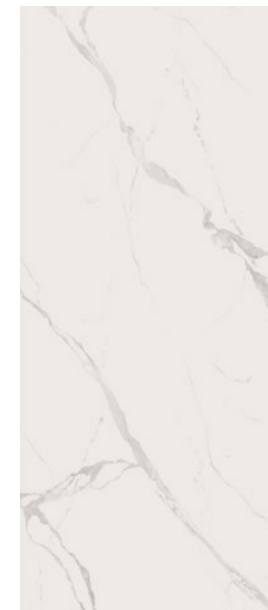

AVAILABLE COLOURS

LIGHTNESS IN MARBLE

SURFACE FINISH

Polished

DIMENSIONS

119,7 × 279,7 cm

Statuario nuovo 120x280

/ nuovo