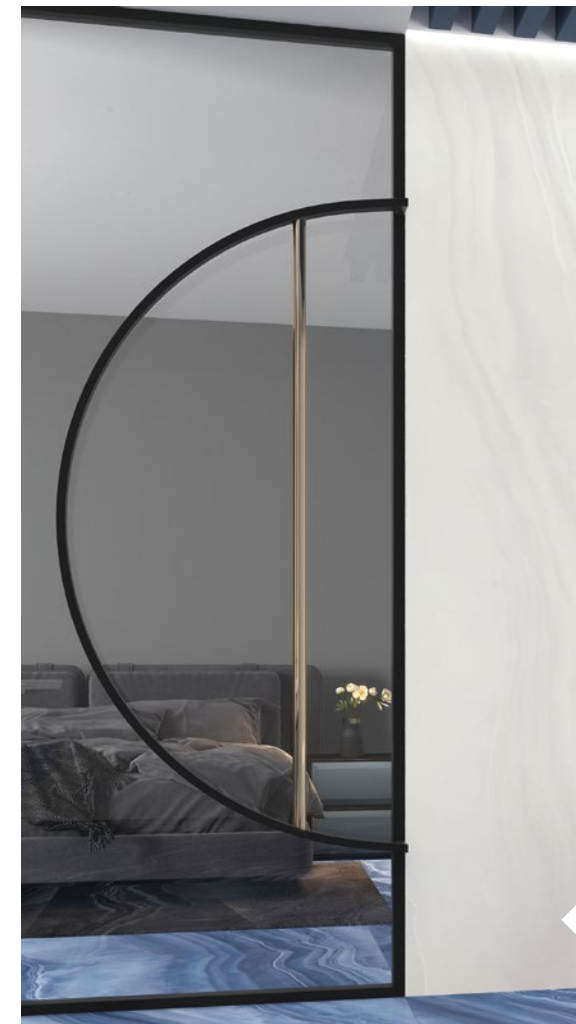

/ blue

Tiles from the Onix blue collection can be combined with neutral accents: wood or surfaces in uniform shades, but also with some of the more uncommon details finished in black or gold, which in turn will add a distinctive character to the whole design.