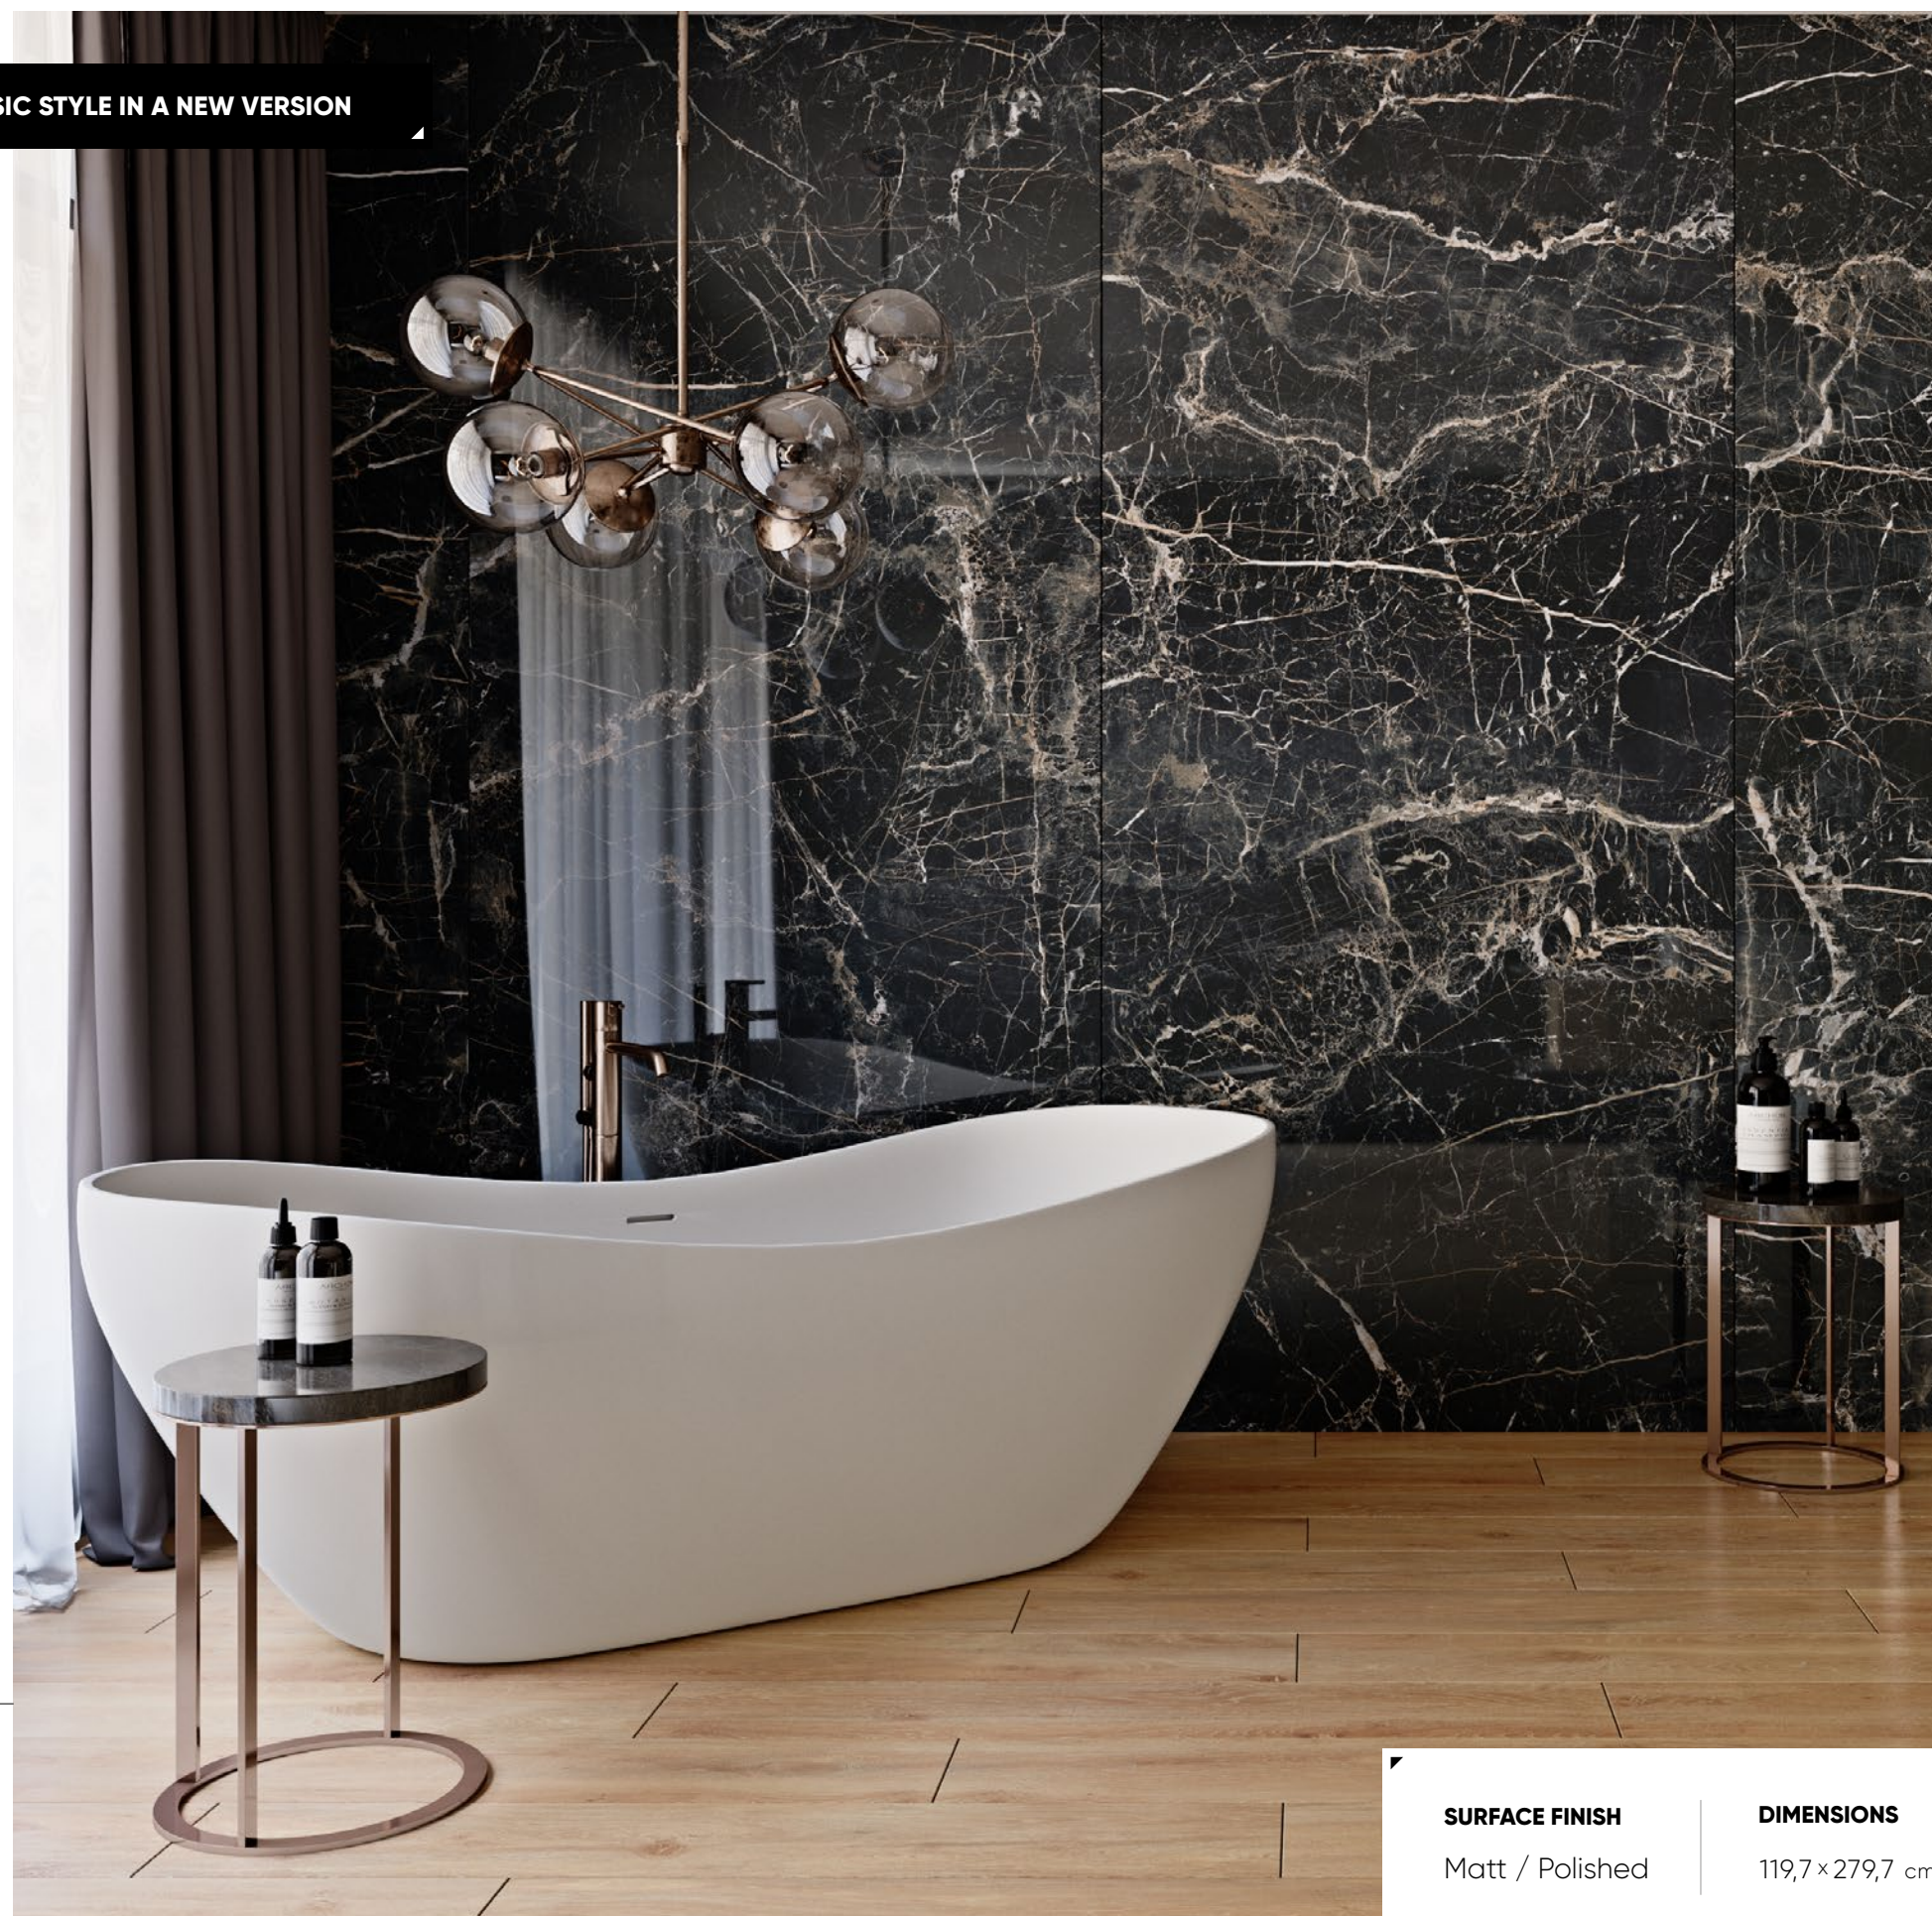

MARQUINA GOLD

collection

The collection with densely dispersed golden veining gives every interior an elegant, noble and glamorous feel. Inspired by fine marble, the Marquina porcelain stoneware tile collection is primarily intended for fans of elegant, timeless interiors arranged with a subtle reference to the latest trends. The tones of the tiles perfectly represent the complex veining of natural stone, giving any space the look and feel of luxurious ambience.

AVAILABLE COLOURS

CLASSIC STYLE IN A NEW VERSION

SURFACE FINISH
Matt / Polished

DIMENSIONS
119,7×279,7 cm