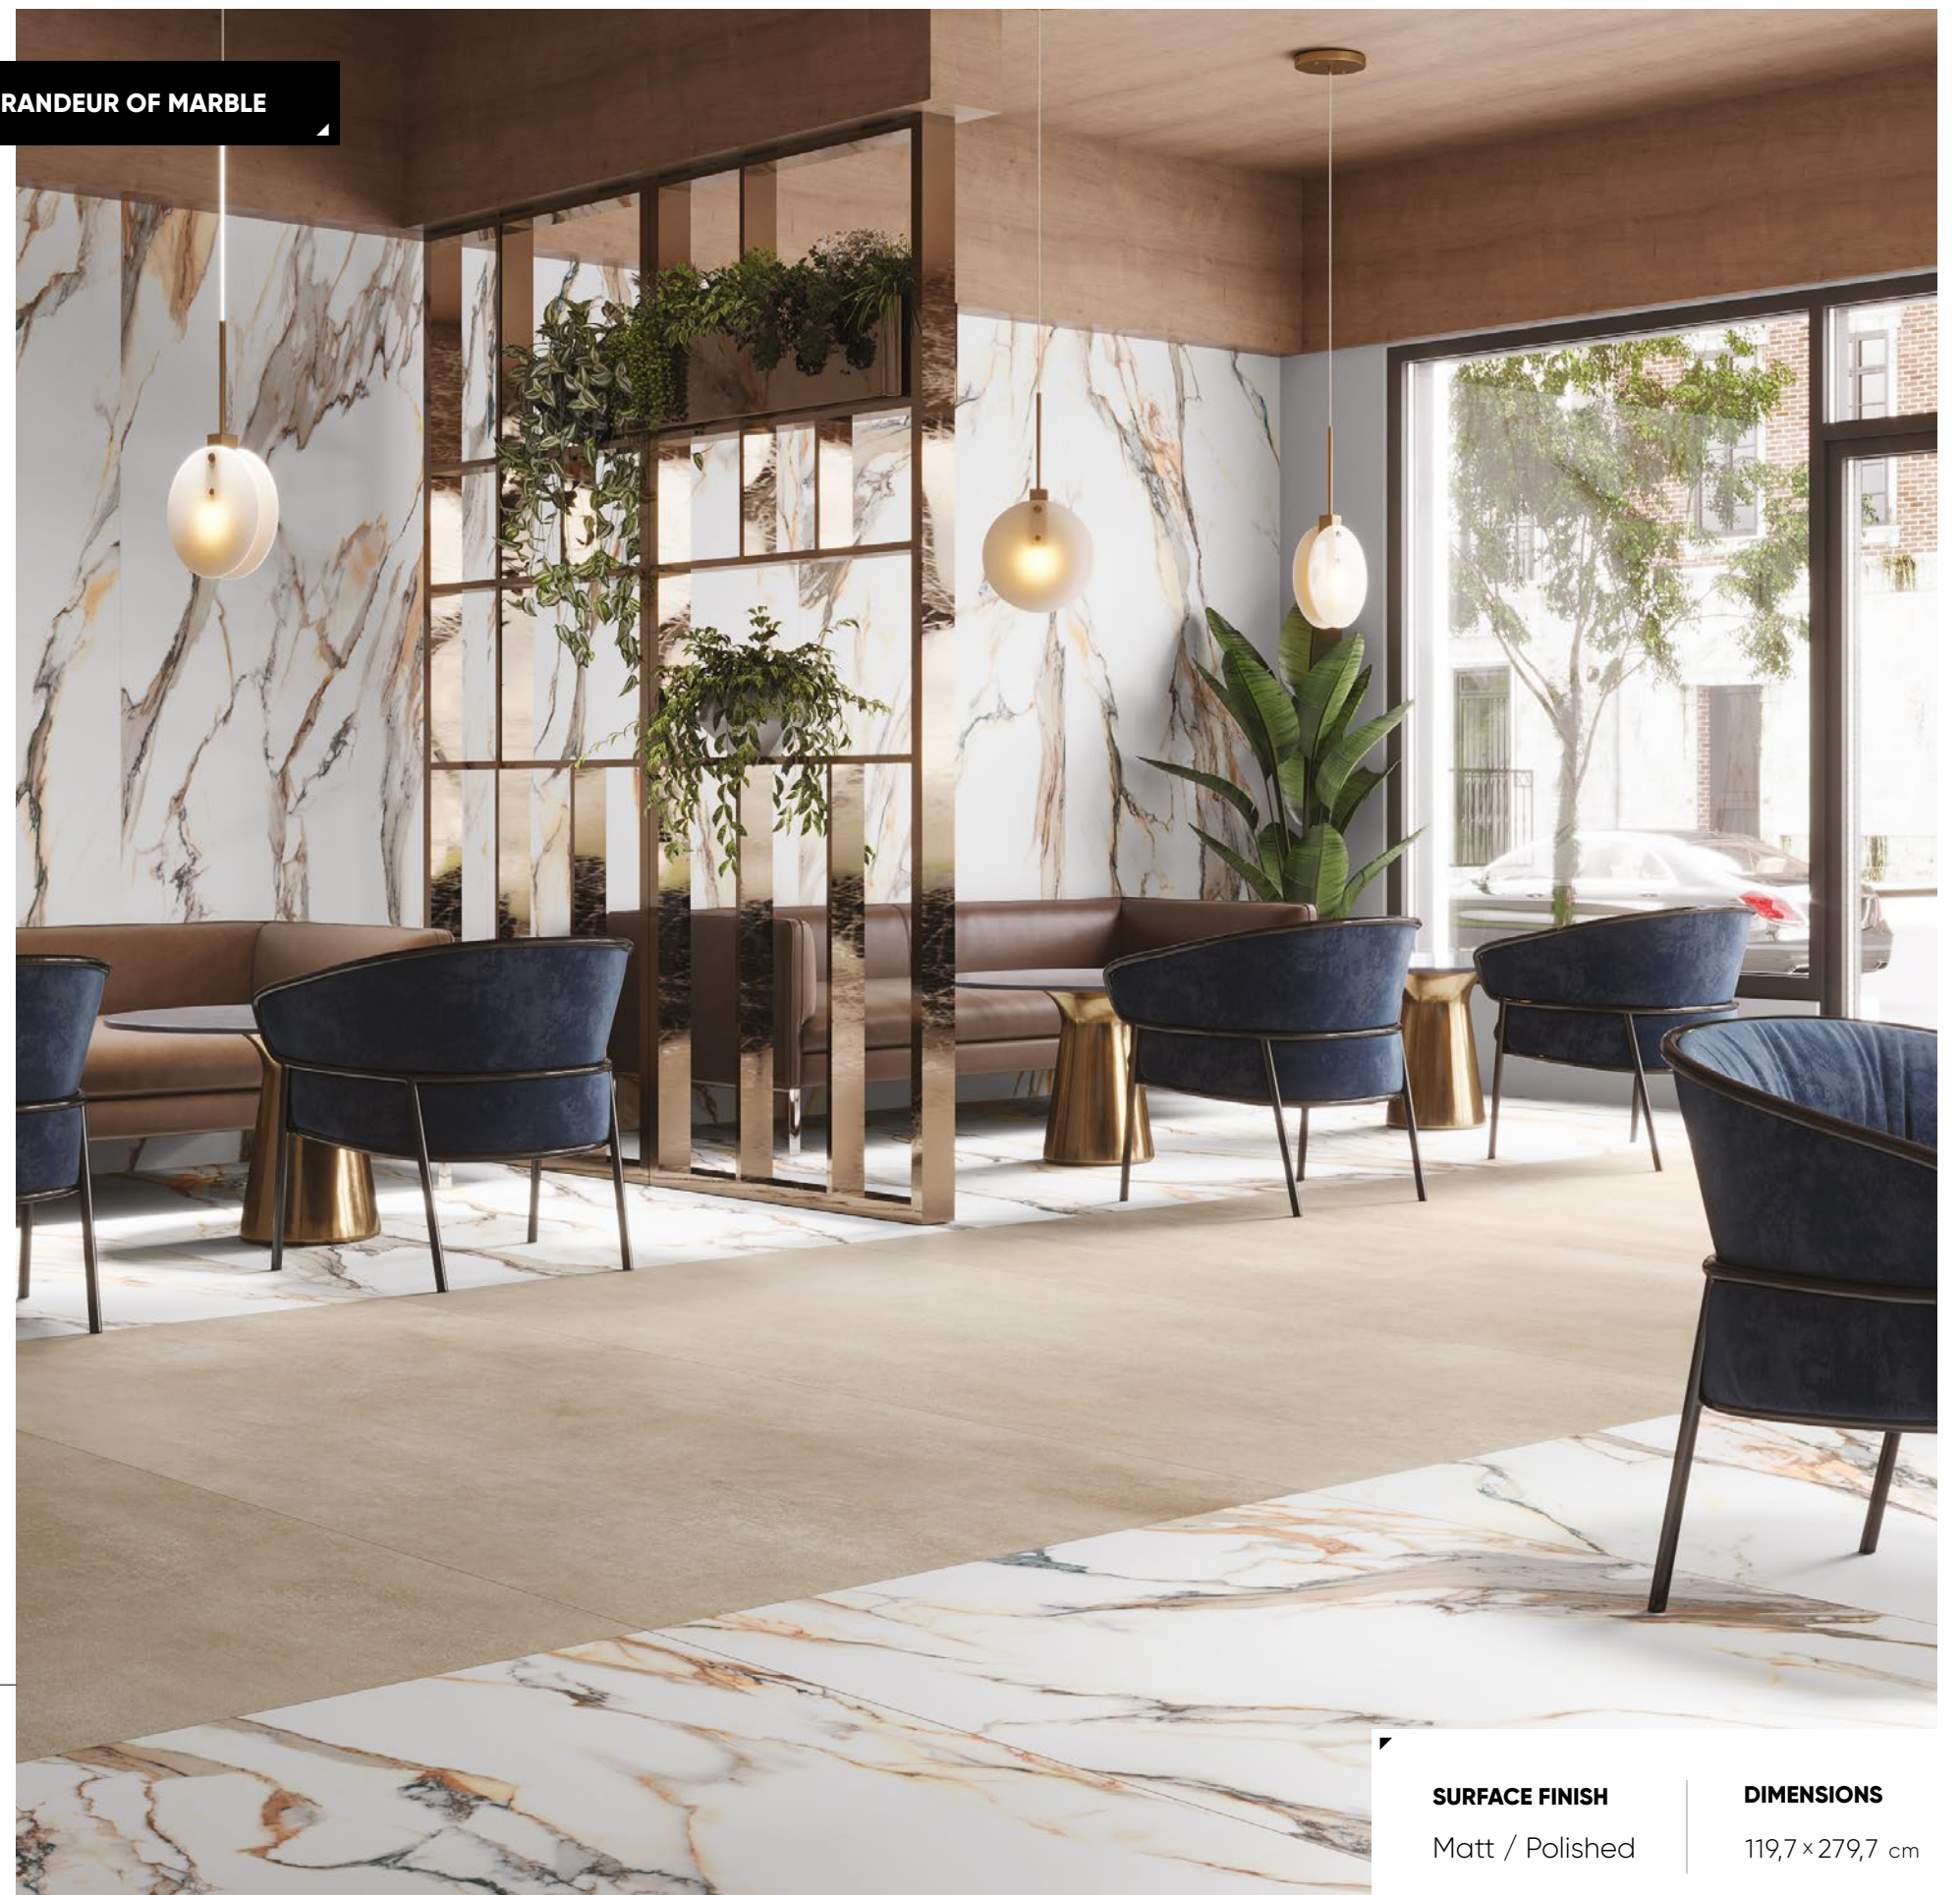

CALACATTA GOLD

collection

The Calacatta Gold collection is where we find beautiful veining patterns of luxury marble in porcelain stoneware tiles to add glamour and timeless elegance to the interior. Tiles in white and grey colours, with slight gold tinting, brighten and revitalise the arranged space, and in combination with distinctive accents of the decors, add a unique character to the interior.

AVAILABLE COLOURS

THE GRANDEUR OF MARBLE

SURFACE FINISH
Matt / Polished

DIMENSIONS
119,7×279,7 cm