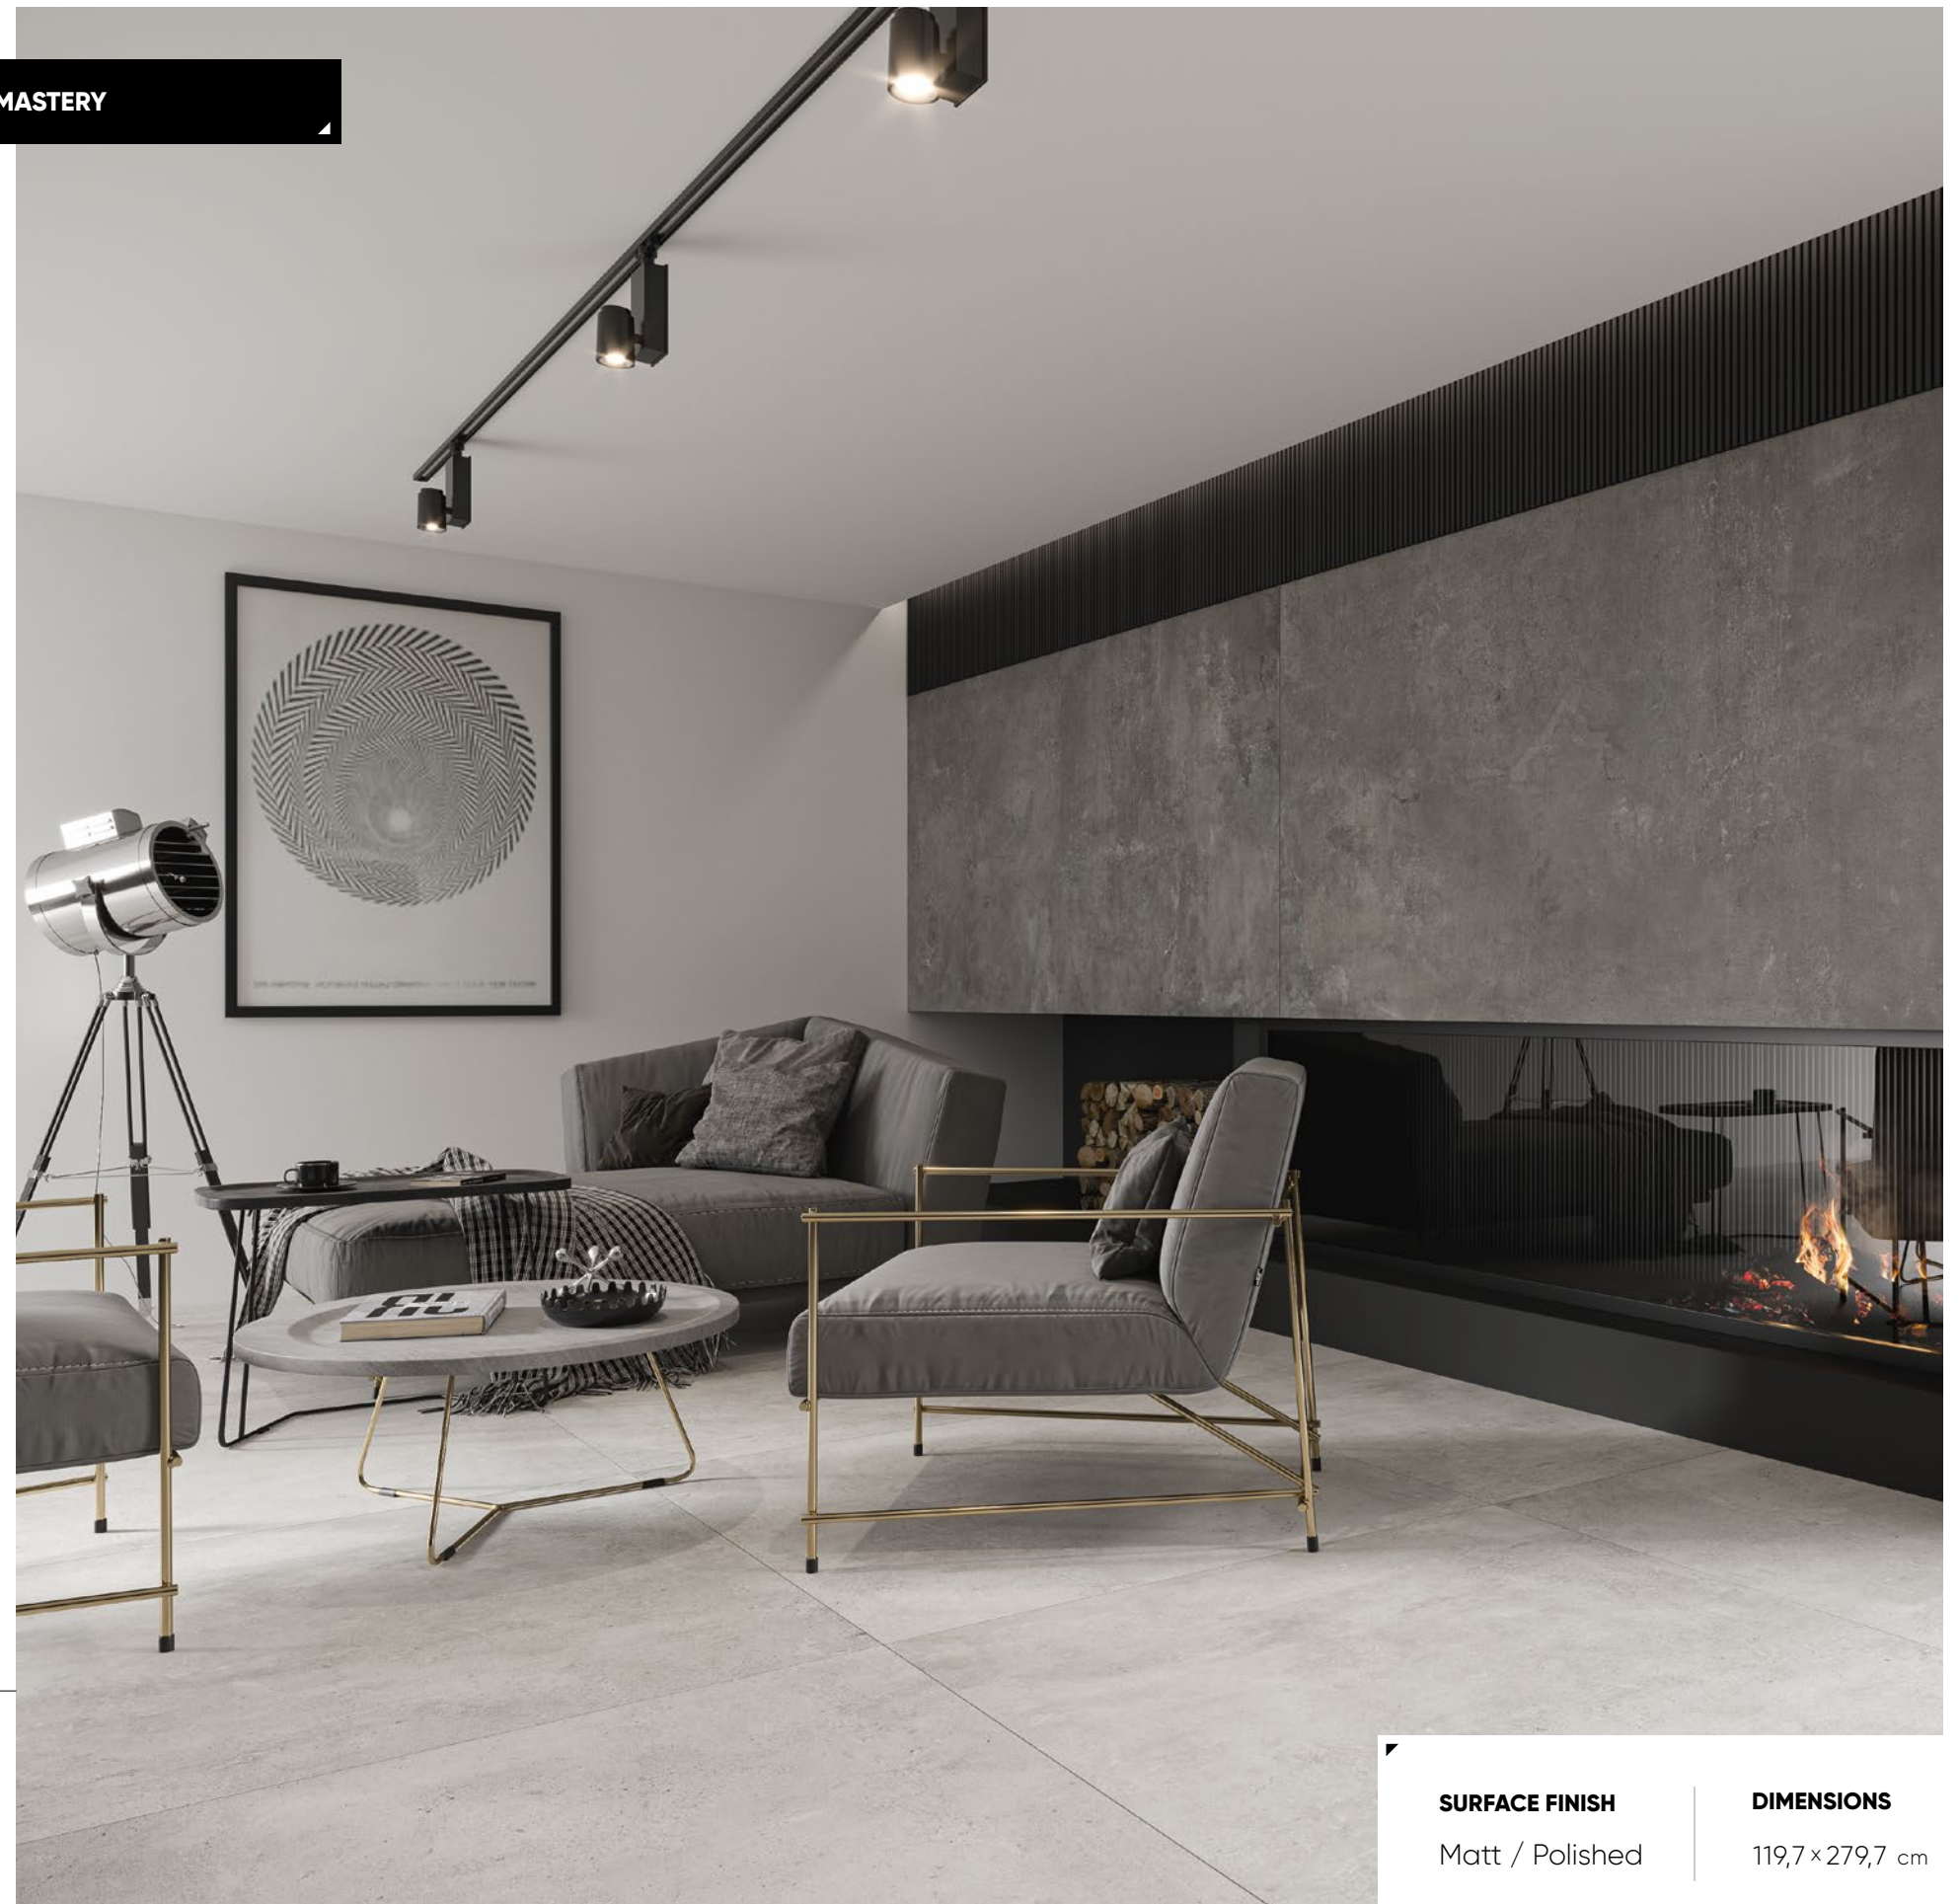

SOFTCEMENT

collection

Fans of minimalistic interiors will greatly enjoy the structure of concrete that inspired the Softcement tile collection. An interesting structure along with patchwork accents, is a mix of several interior design trends, that create an impressive and consistent composition in the collection. The imitation of concrete in three shades of grey, combined with very attractive decor and tiles with 3D-print structure, adds a new and interesting character to any room. The Softcement collection is recommended to customers that would like to capture the energy and harmony of subtle and consistent interiors.

AVAILABLE COLOURS

RAW MASTERY

SURFACE FINISH
Matt / Polished

DIMENSIONS
119,7×279,7 cm