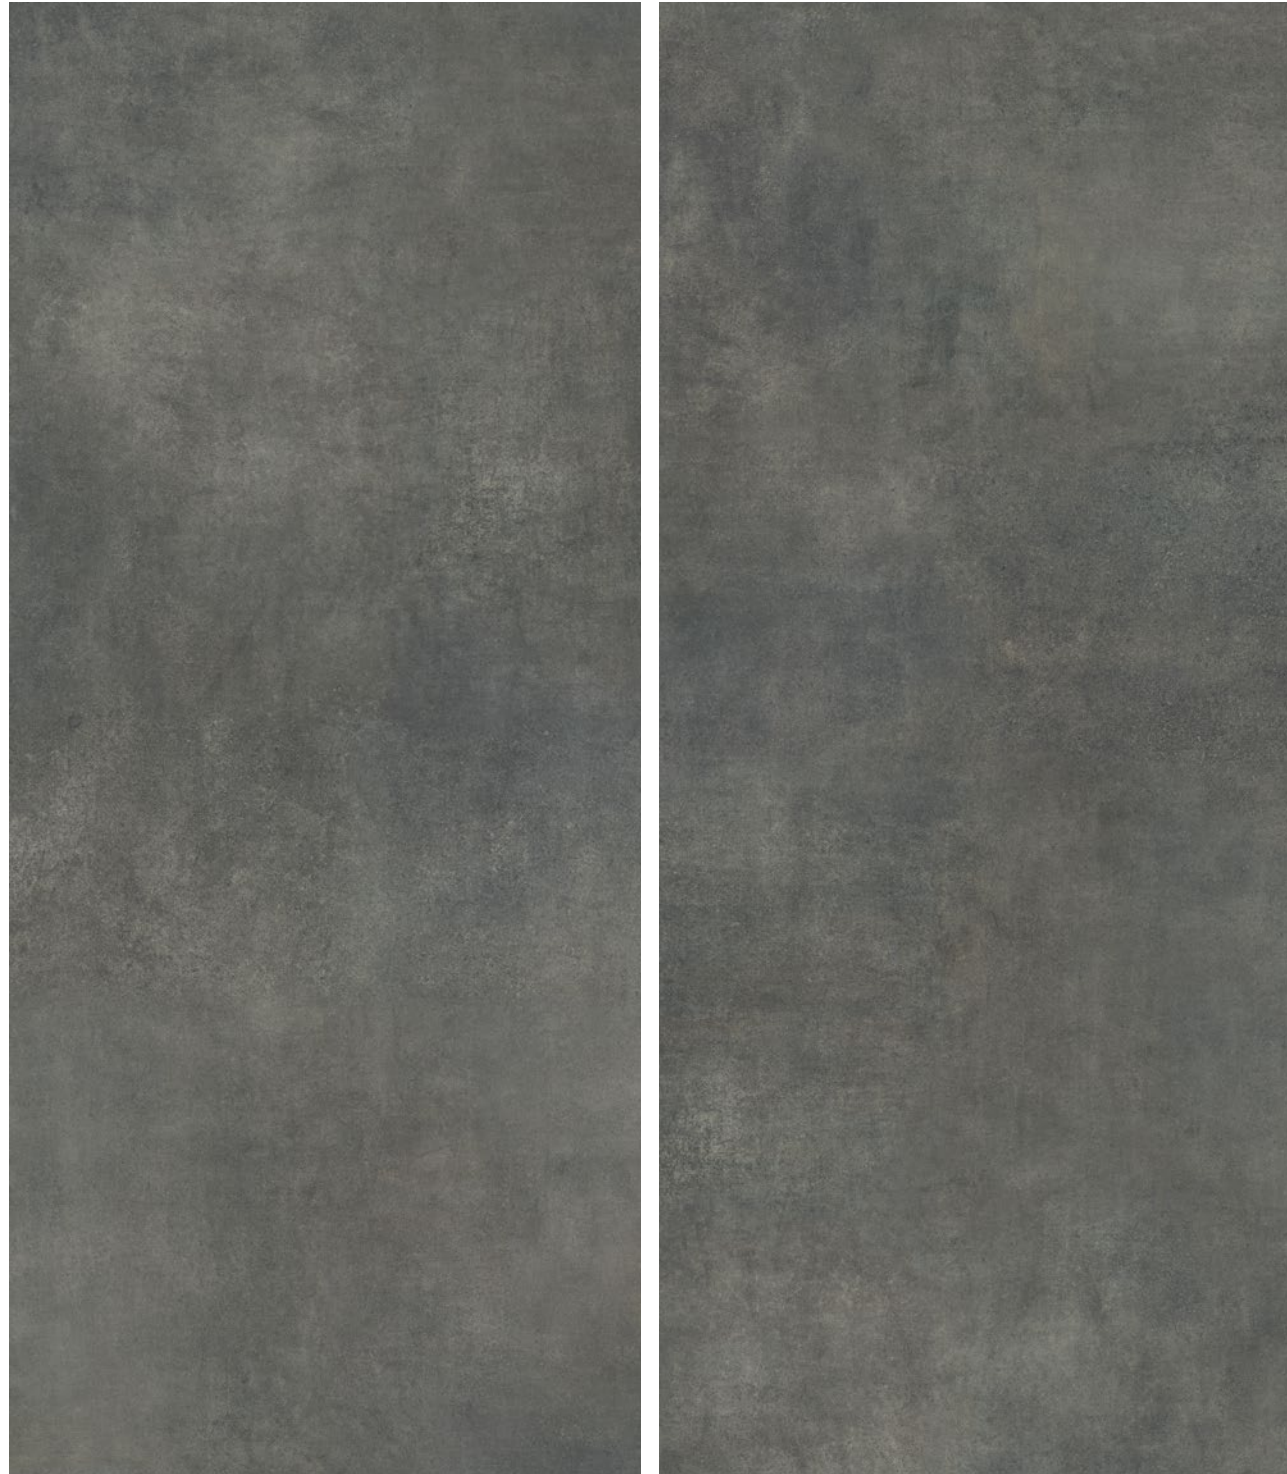

Concrete anthracite

matt

5903313325042

119,7x279,7

- floor tile
- wall tile
- number of graphic patterns
- tile thickness
- non-slip qualities

R10 | PEI ●●●○

4 0,6 cm