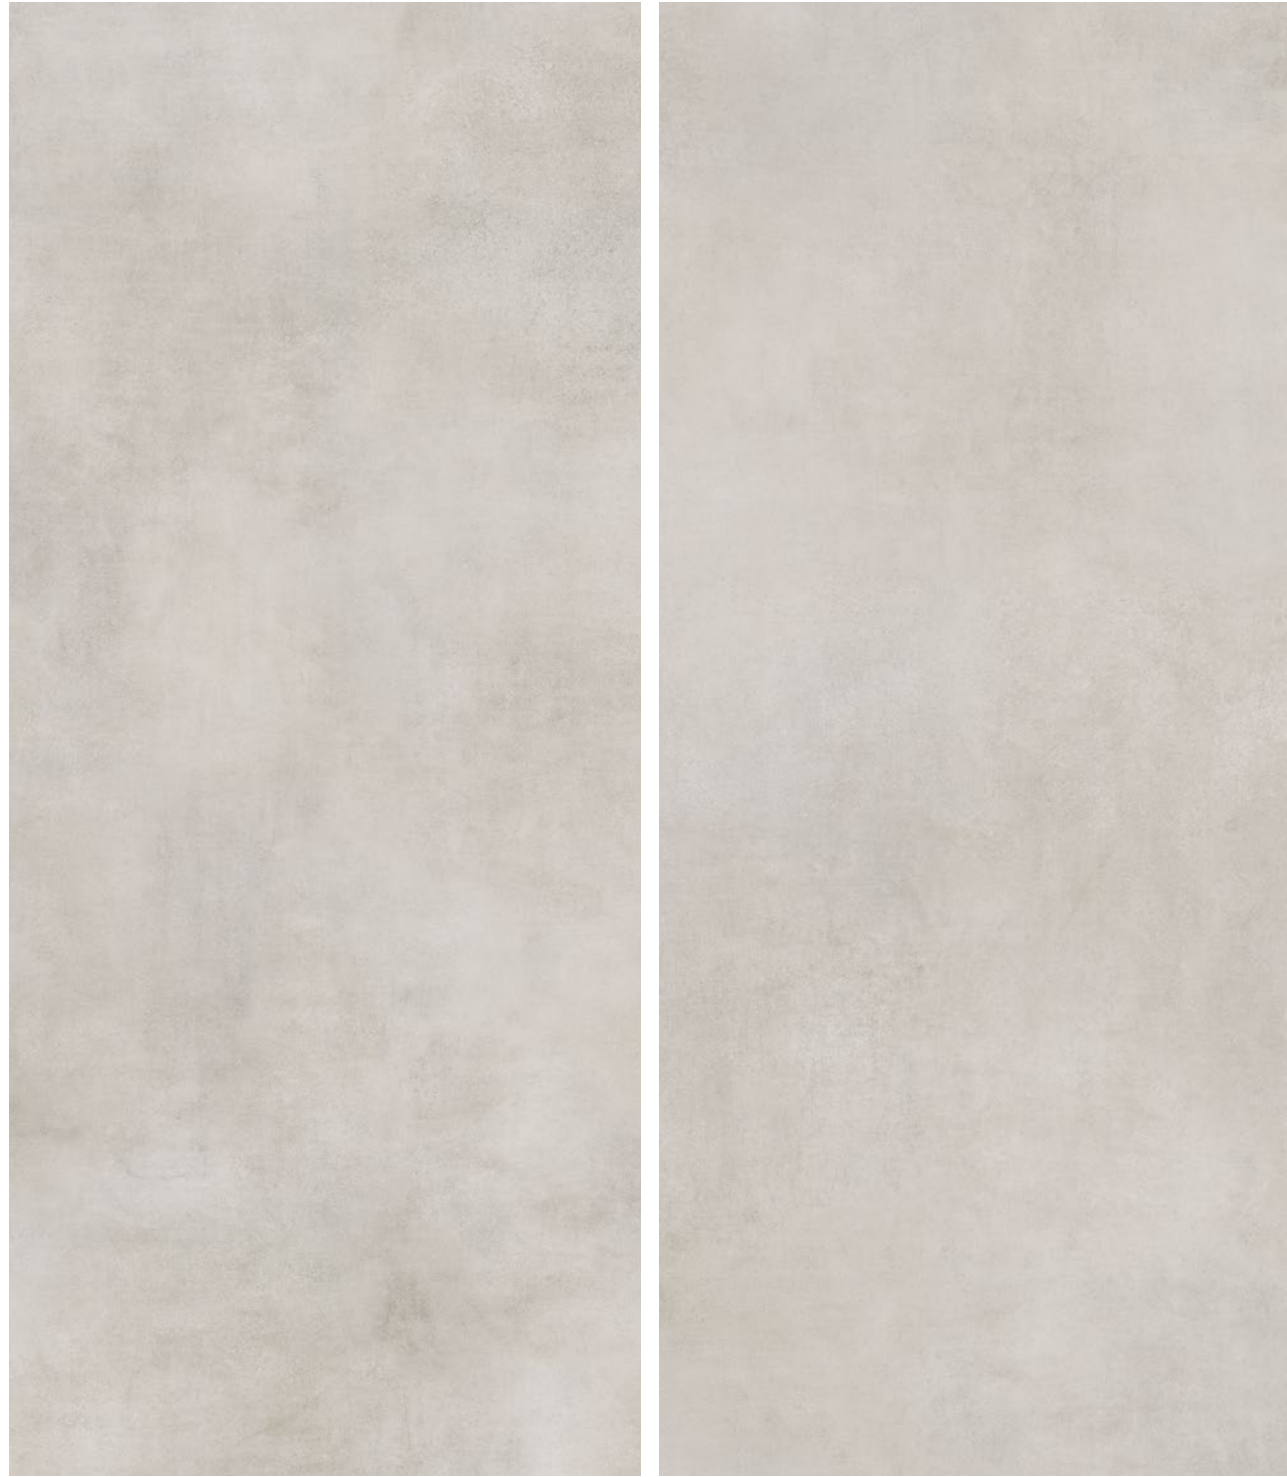

Concrete gris

matt

5903313324922

119,7x279,7