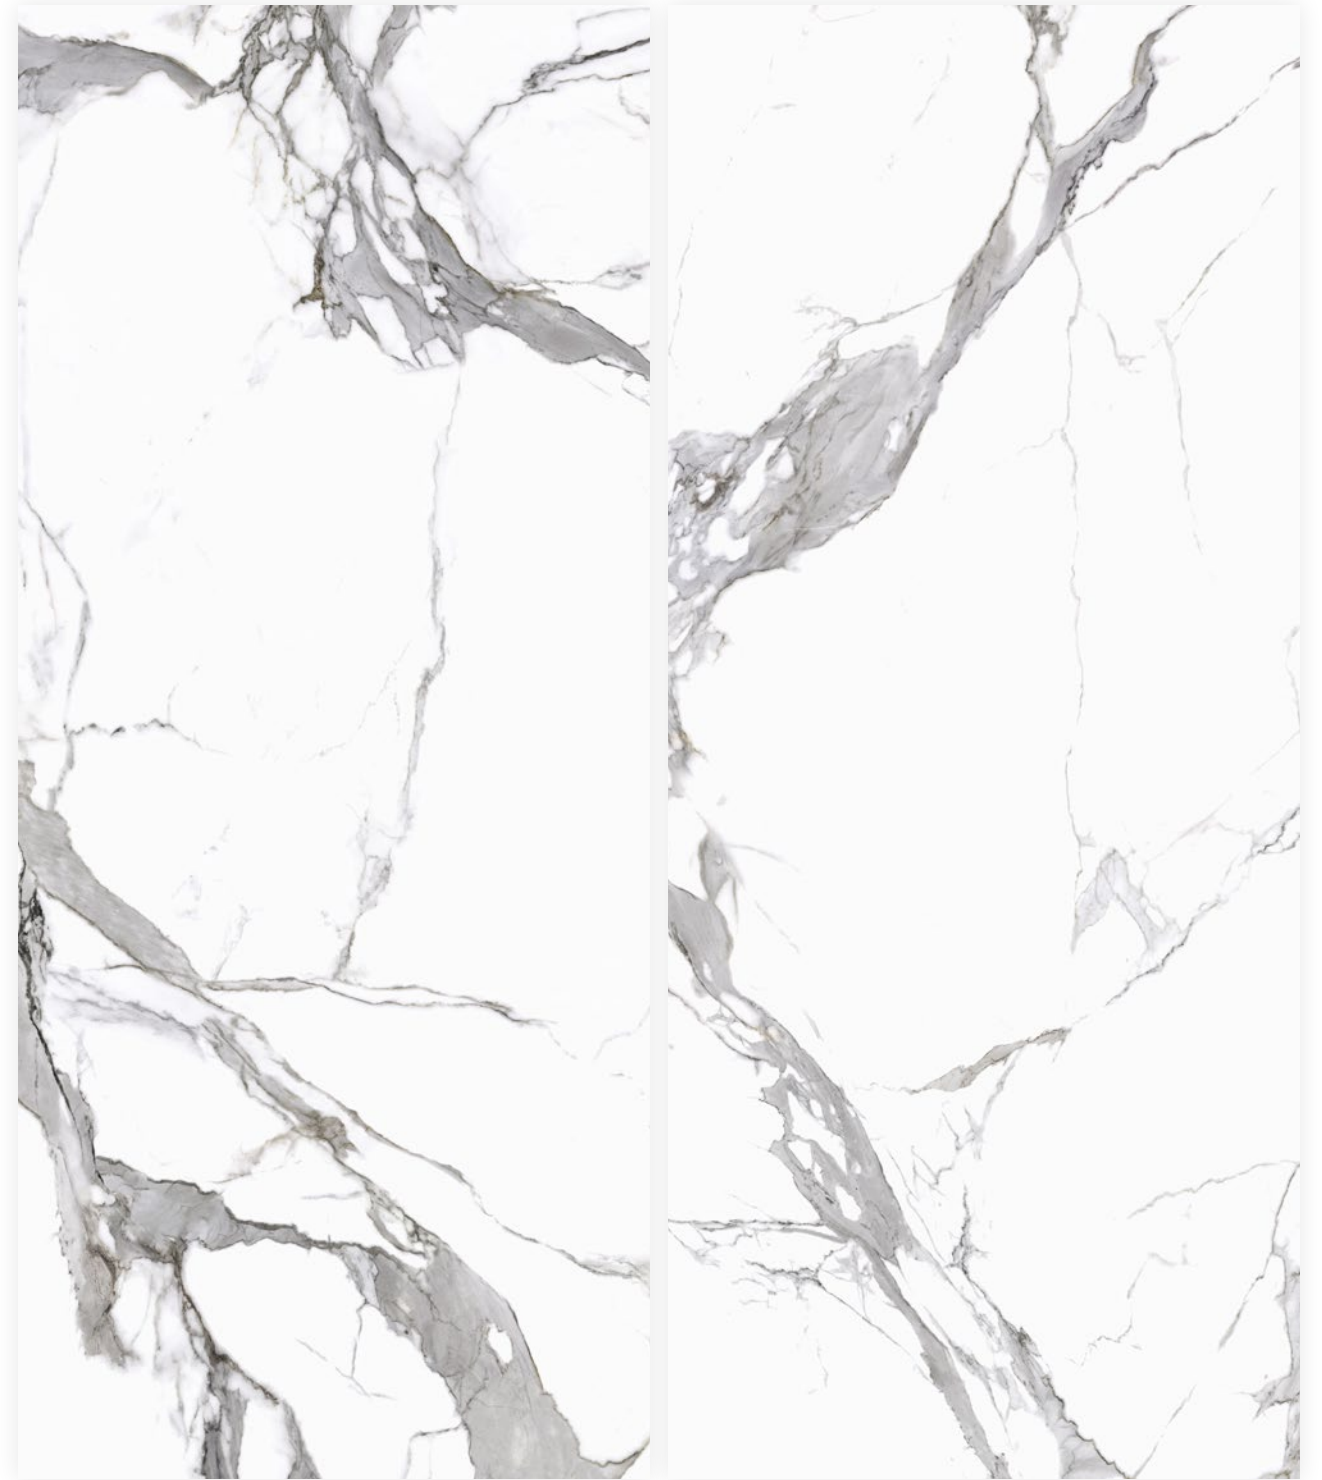

- matt surface
- rectified tile
- frost resistance