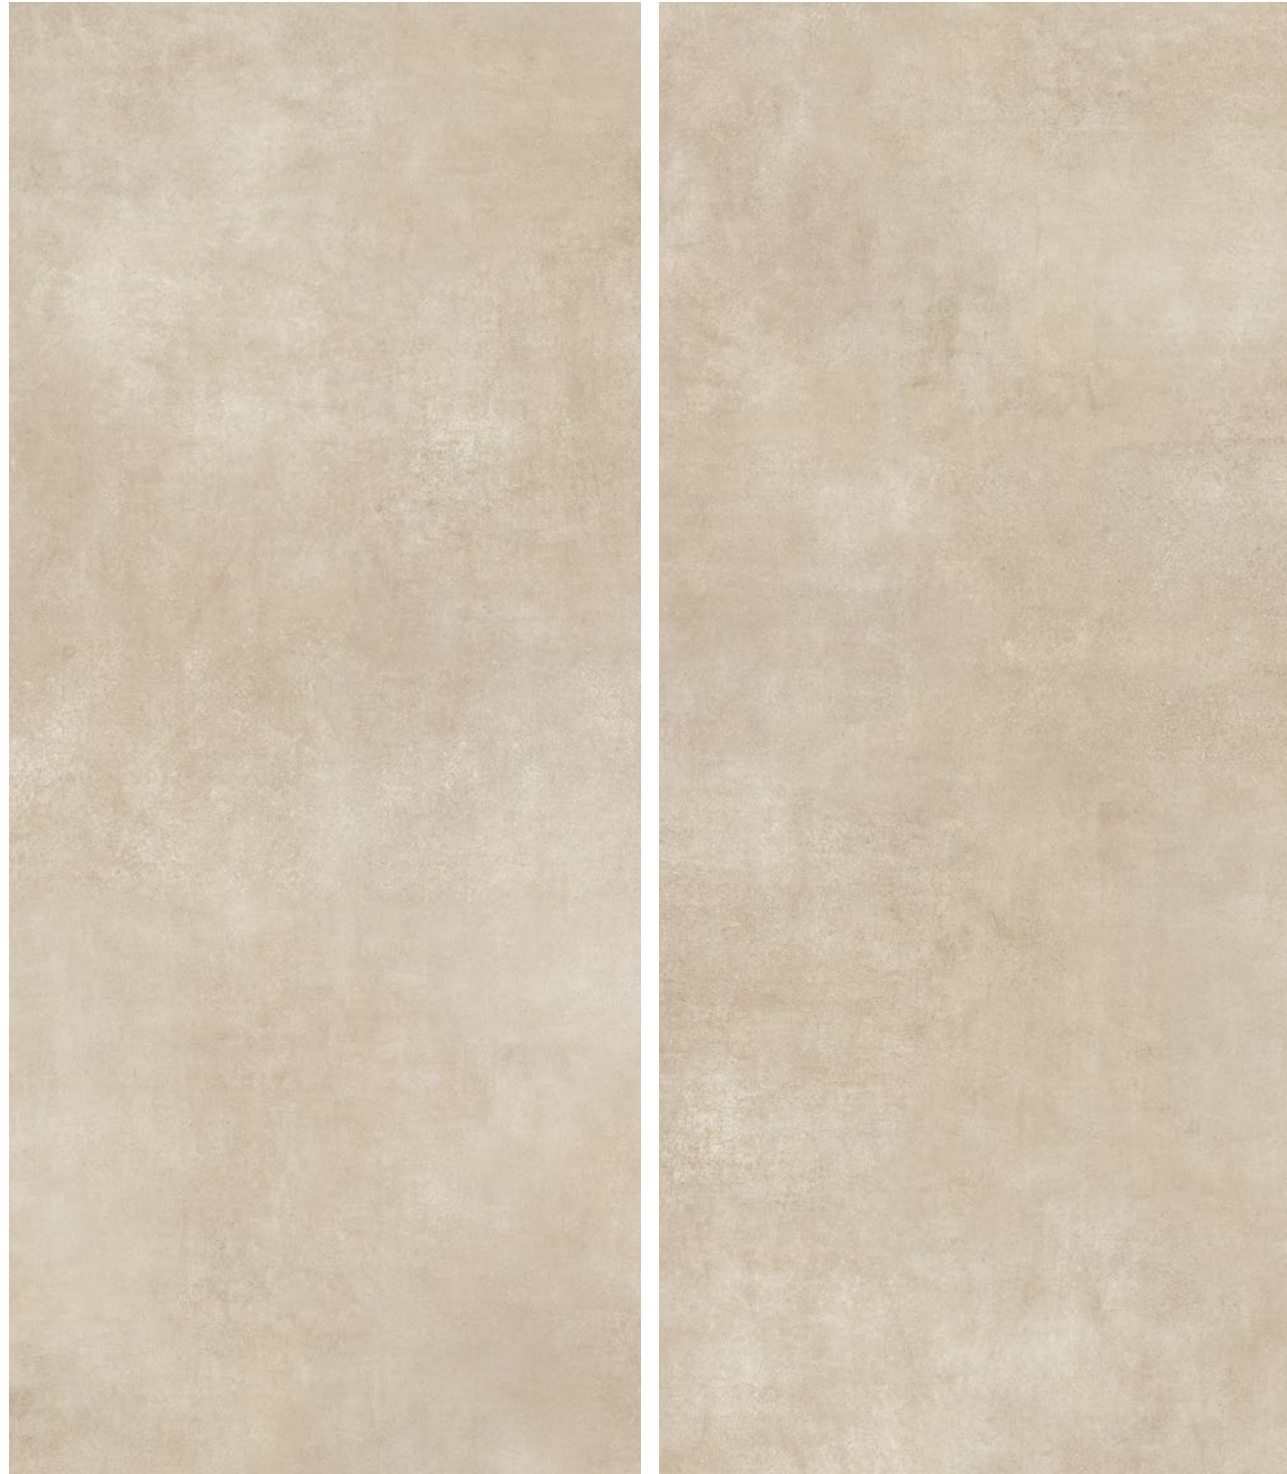

Concrete beige

matt

5903313324960

119,7x279,7

R10 | PEI ●●●●

4 0,6 cm

 - floor tile
  - wall tile
  - number of graphic patterns
  - tile thickness
  - non-slip qualities

 - matt surface
  - rectified tile
  - frost resistance