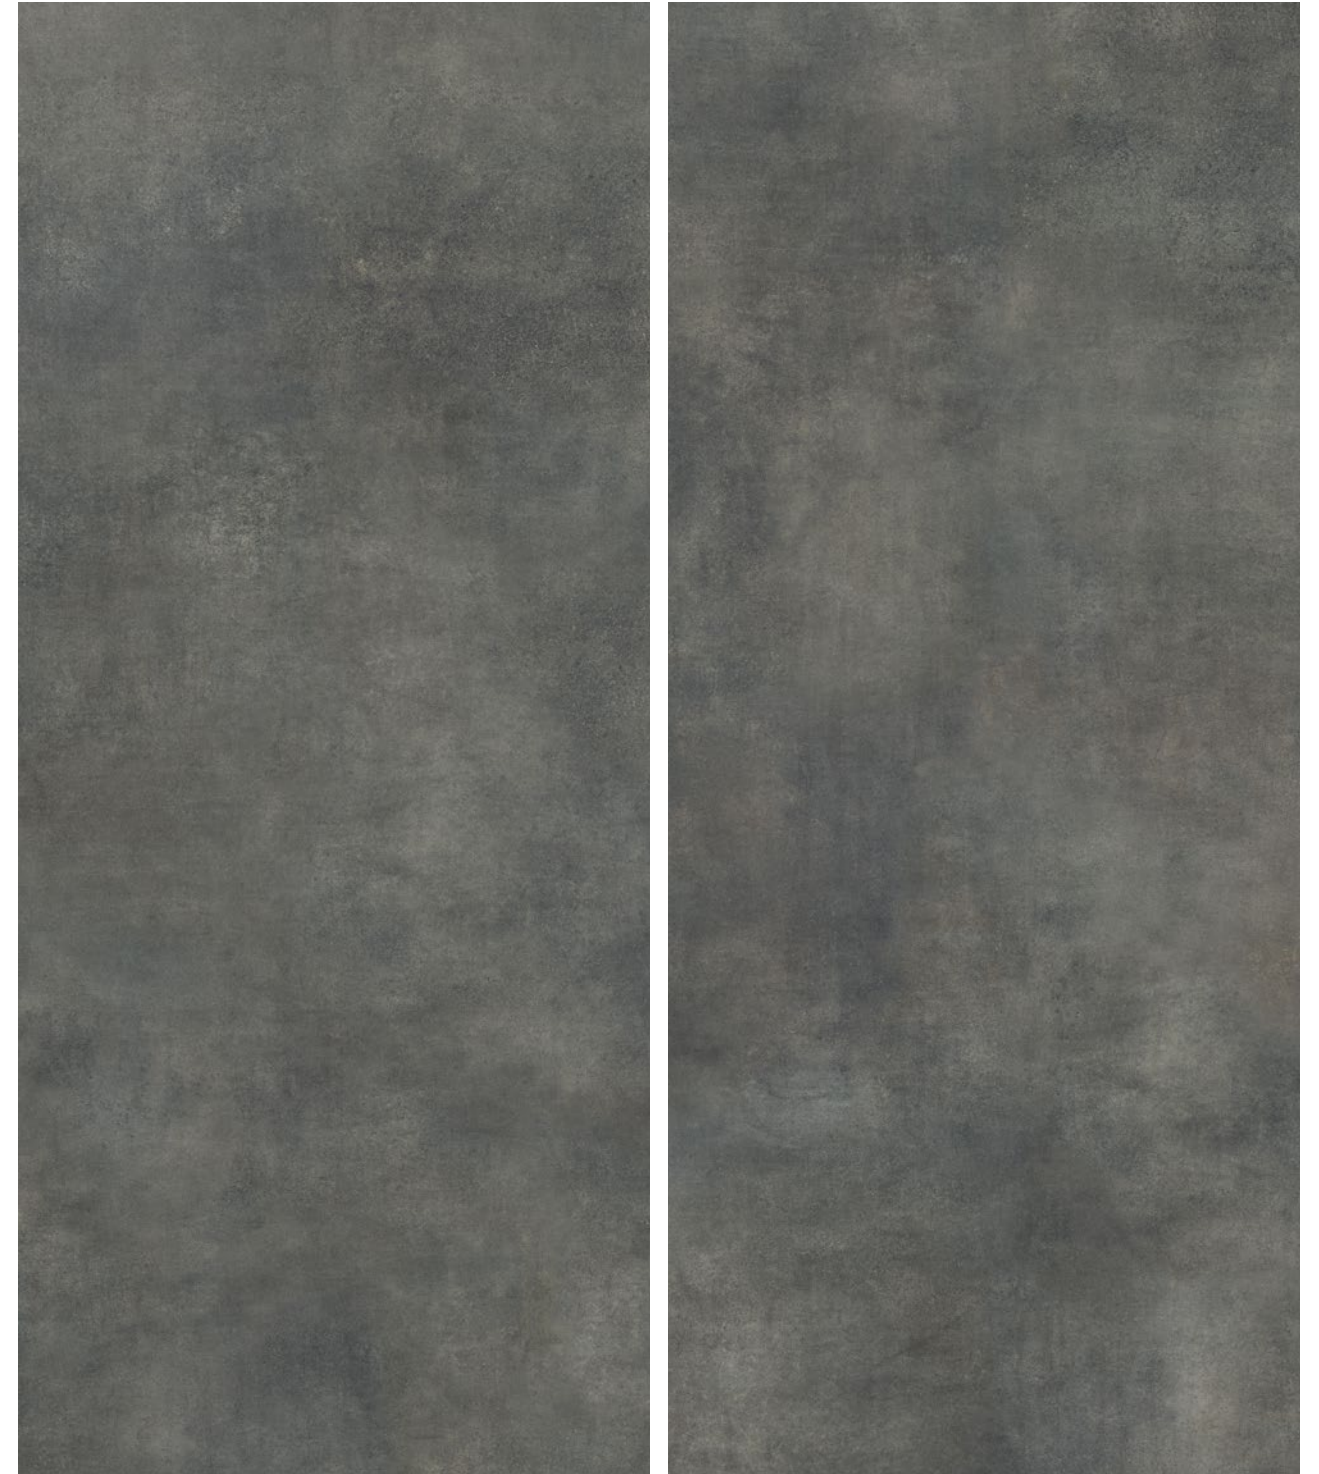

- matt surface
- rectified tile
- colour body
- frost resistance