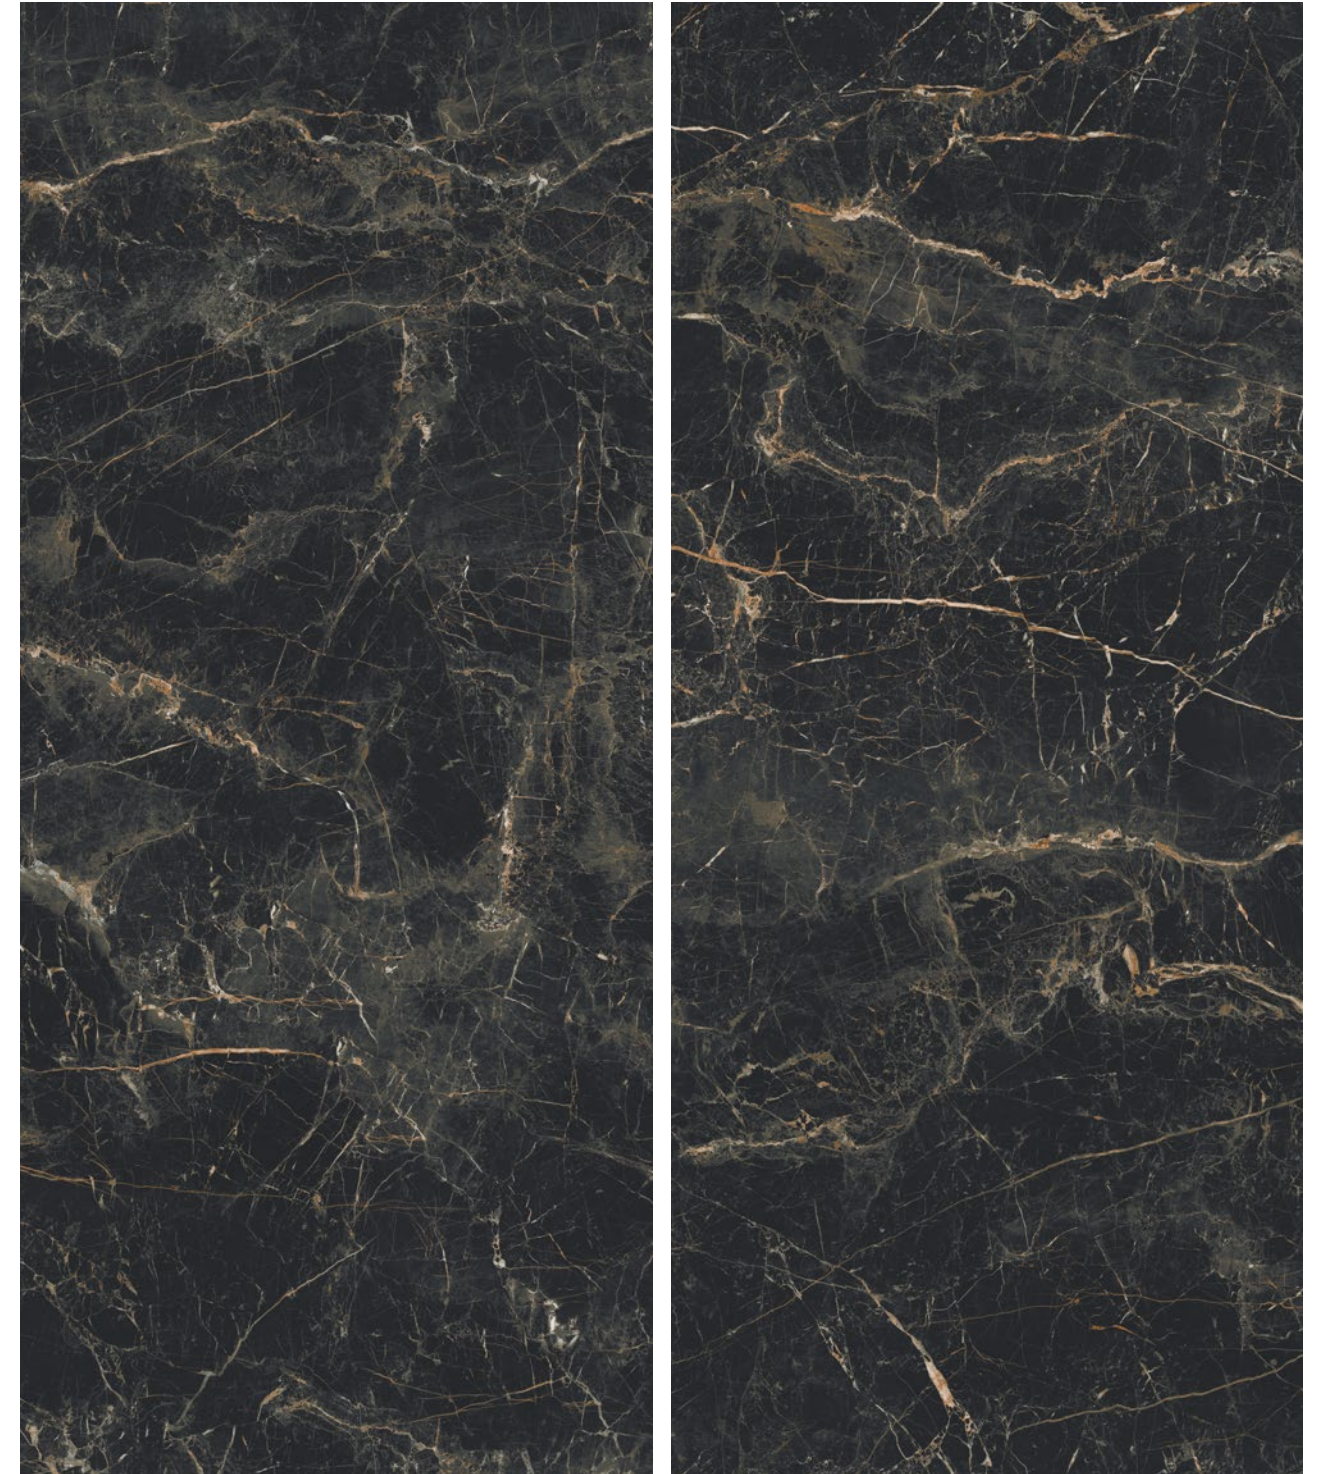

Marquina gold

polished

5903313317542

119,7×279,7

 - floor tile
  - wall tile
  - number of graphic patterns
  - tile thickness

4 0,6 cm

 - polished finish
  - rectified tile
  - colour body
  - frost resistance