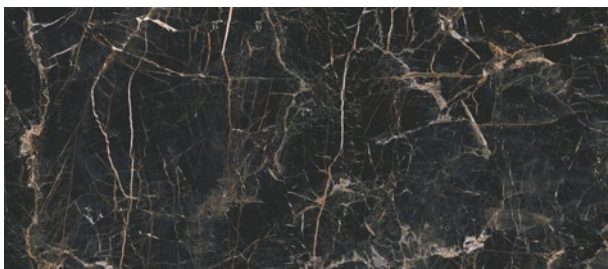

Tacoma grey 120x280

/ Marquina gold