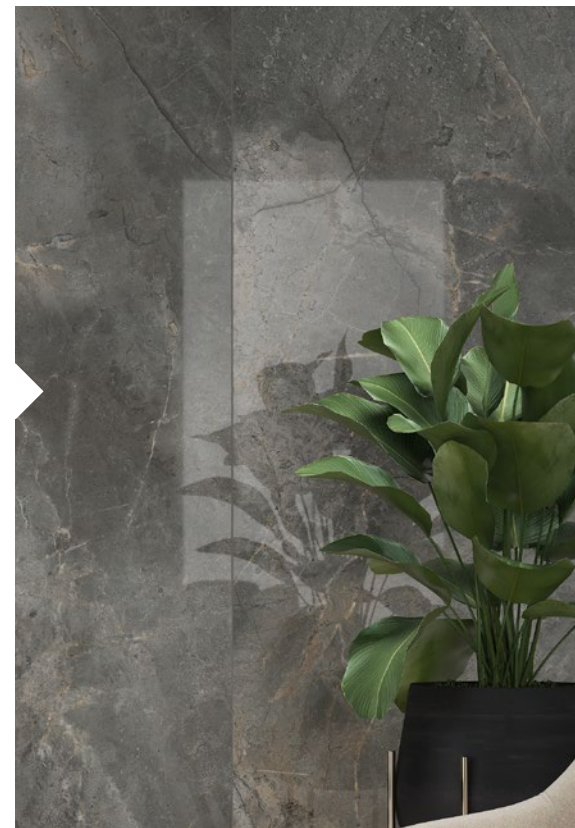

AVAILABLE COLOURS

TIMELESS ELEGANCE

SURFACE FINISH
Matt / Polished

DIMENSIONS
119,7×279,7 cm

Masterstone graphite 120x280

/ graphite

Marble presents itself beautifully in modern interiors; it's the ideal backdrop for simple furnishings and accessories.