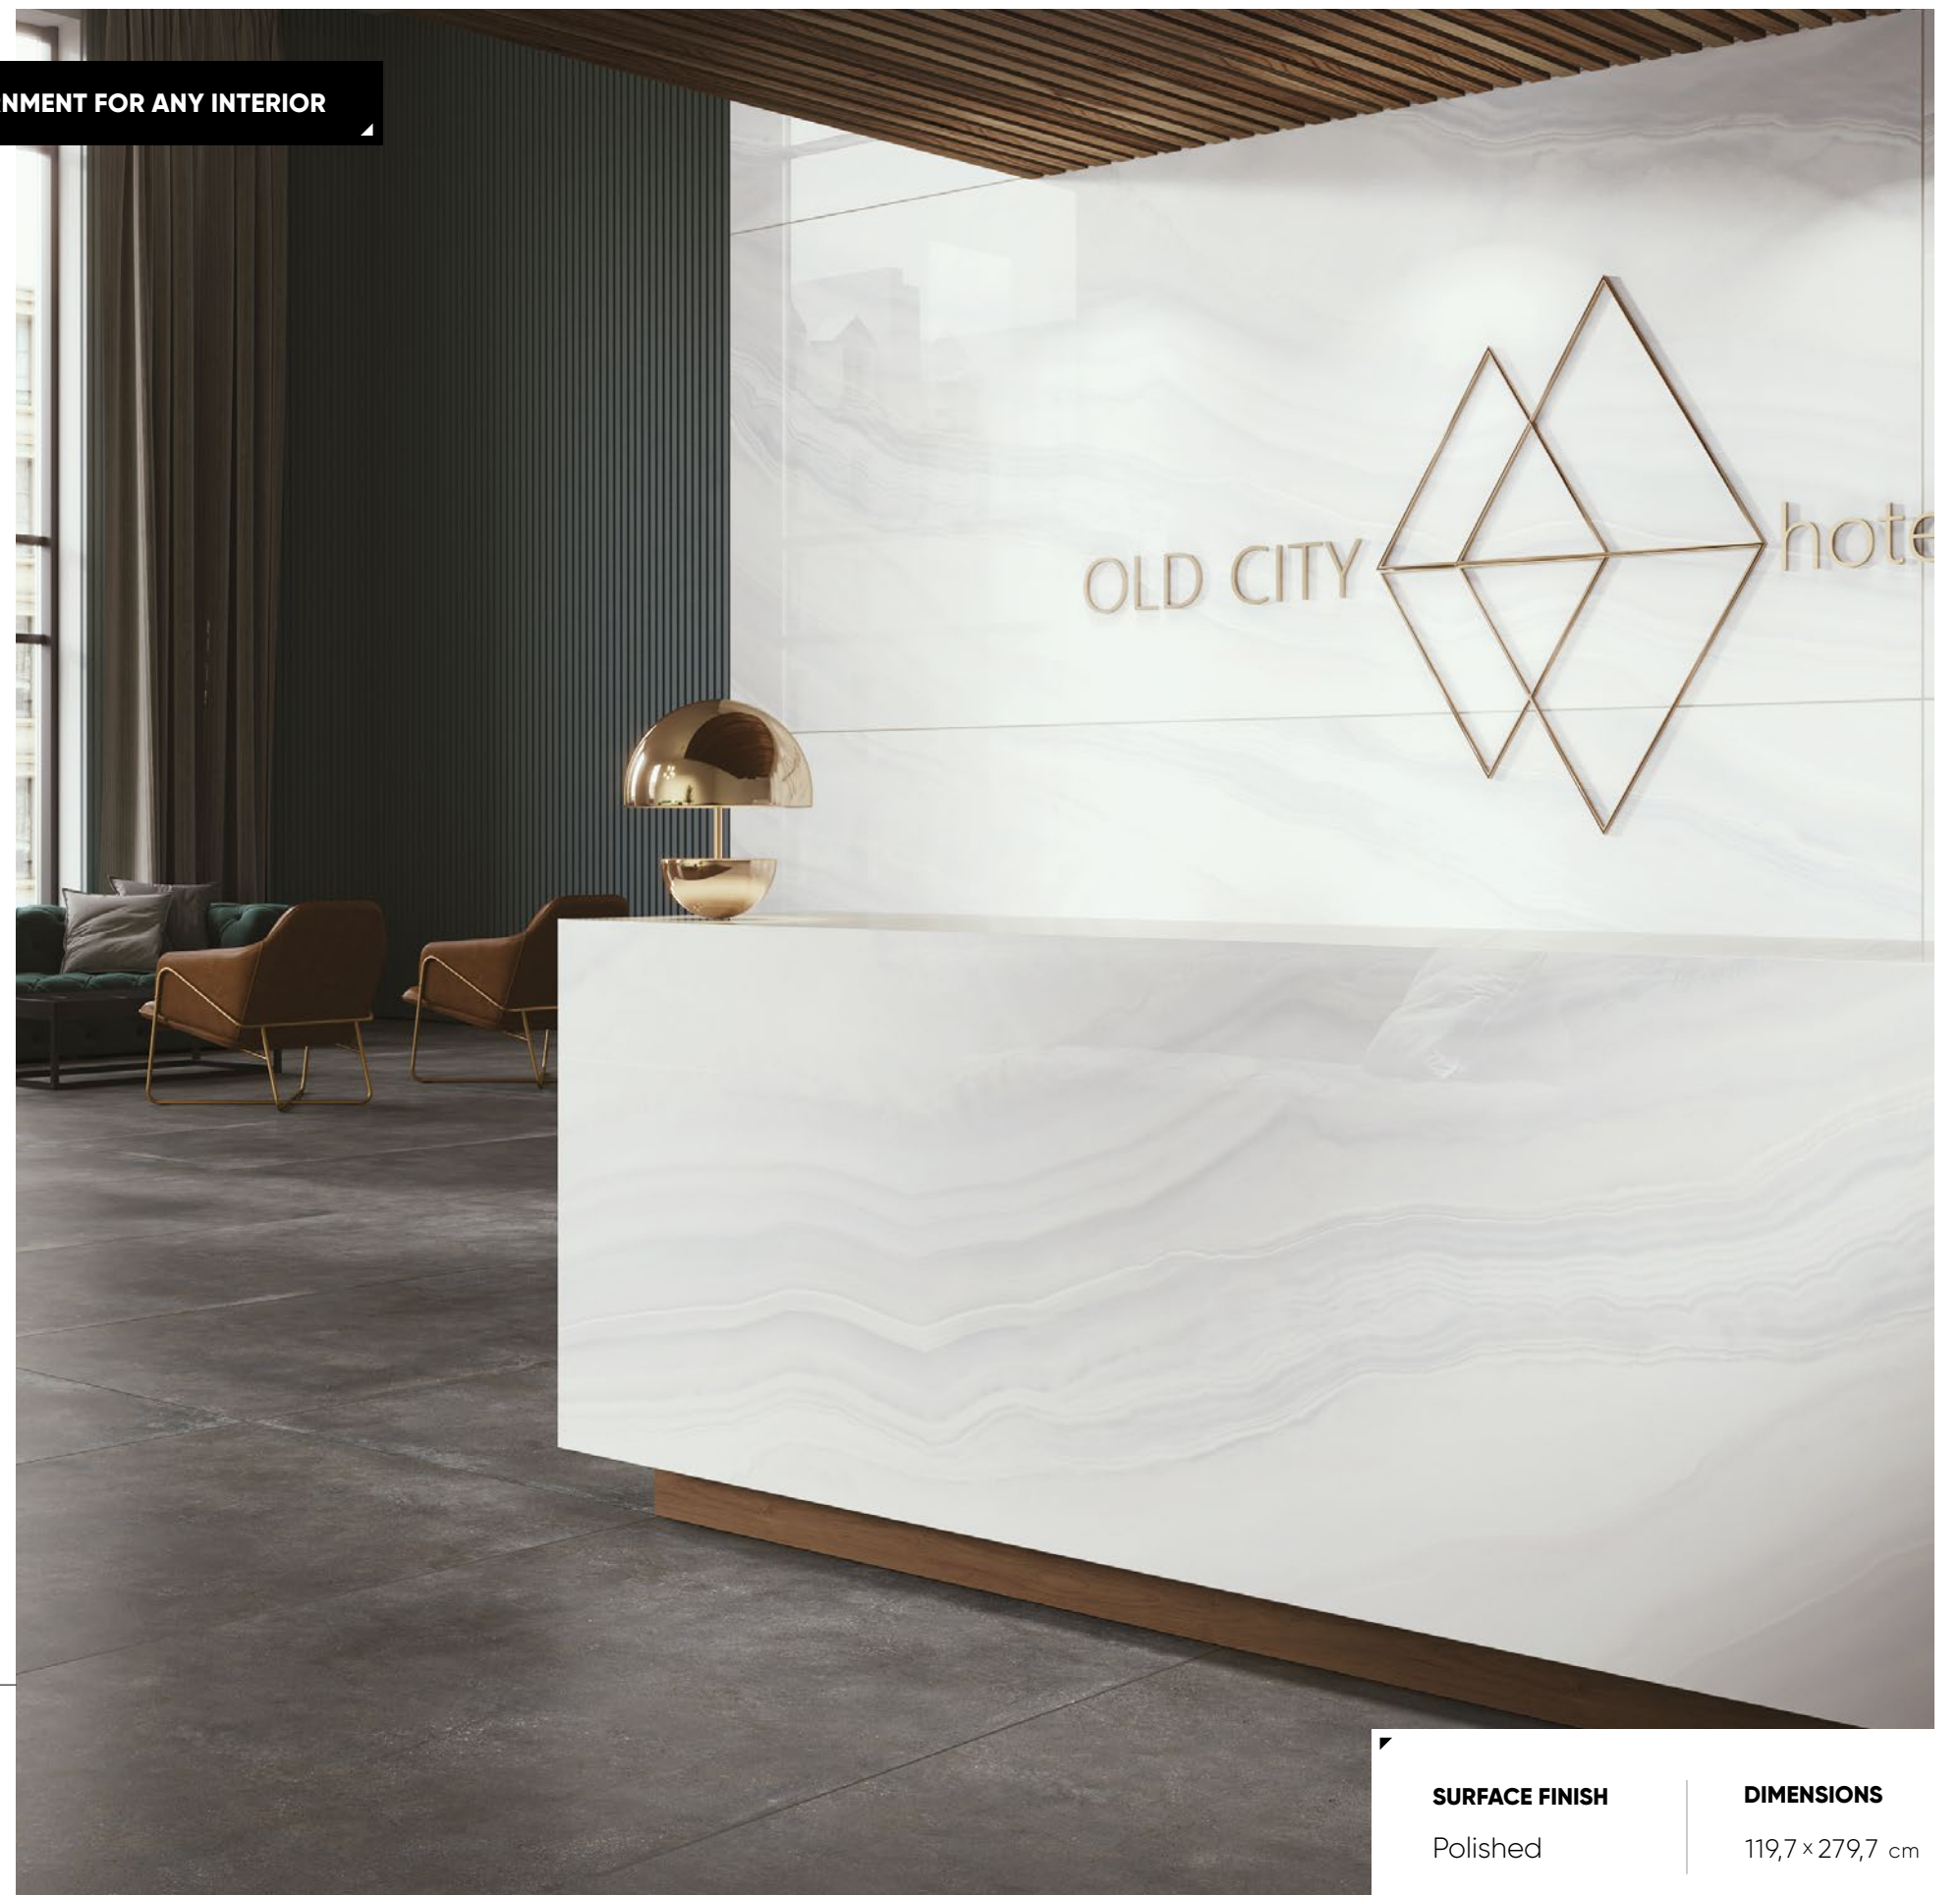

ONIX WHITE

collection

The brighter face of the Onix white tiles will ensure that a given space is not only utilitarian, but that it also becomes a place for relaxation and leisure.

Large-format tiles emulating white stone, offer a wide range of design options for the interior, both private and commercial. The irregular patterns in shades of gray and white will optically enlarge the space, and become an ideal solution for contemporary projects.

AVAILABLE COLOURS

ADORNMENT FOR ANY INTERIOR

SURFACE FINISH

Polished

DIMENSIONS

119,7 × 279,7 cm