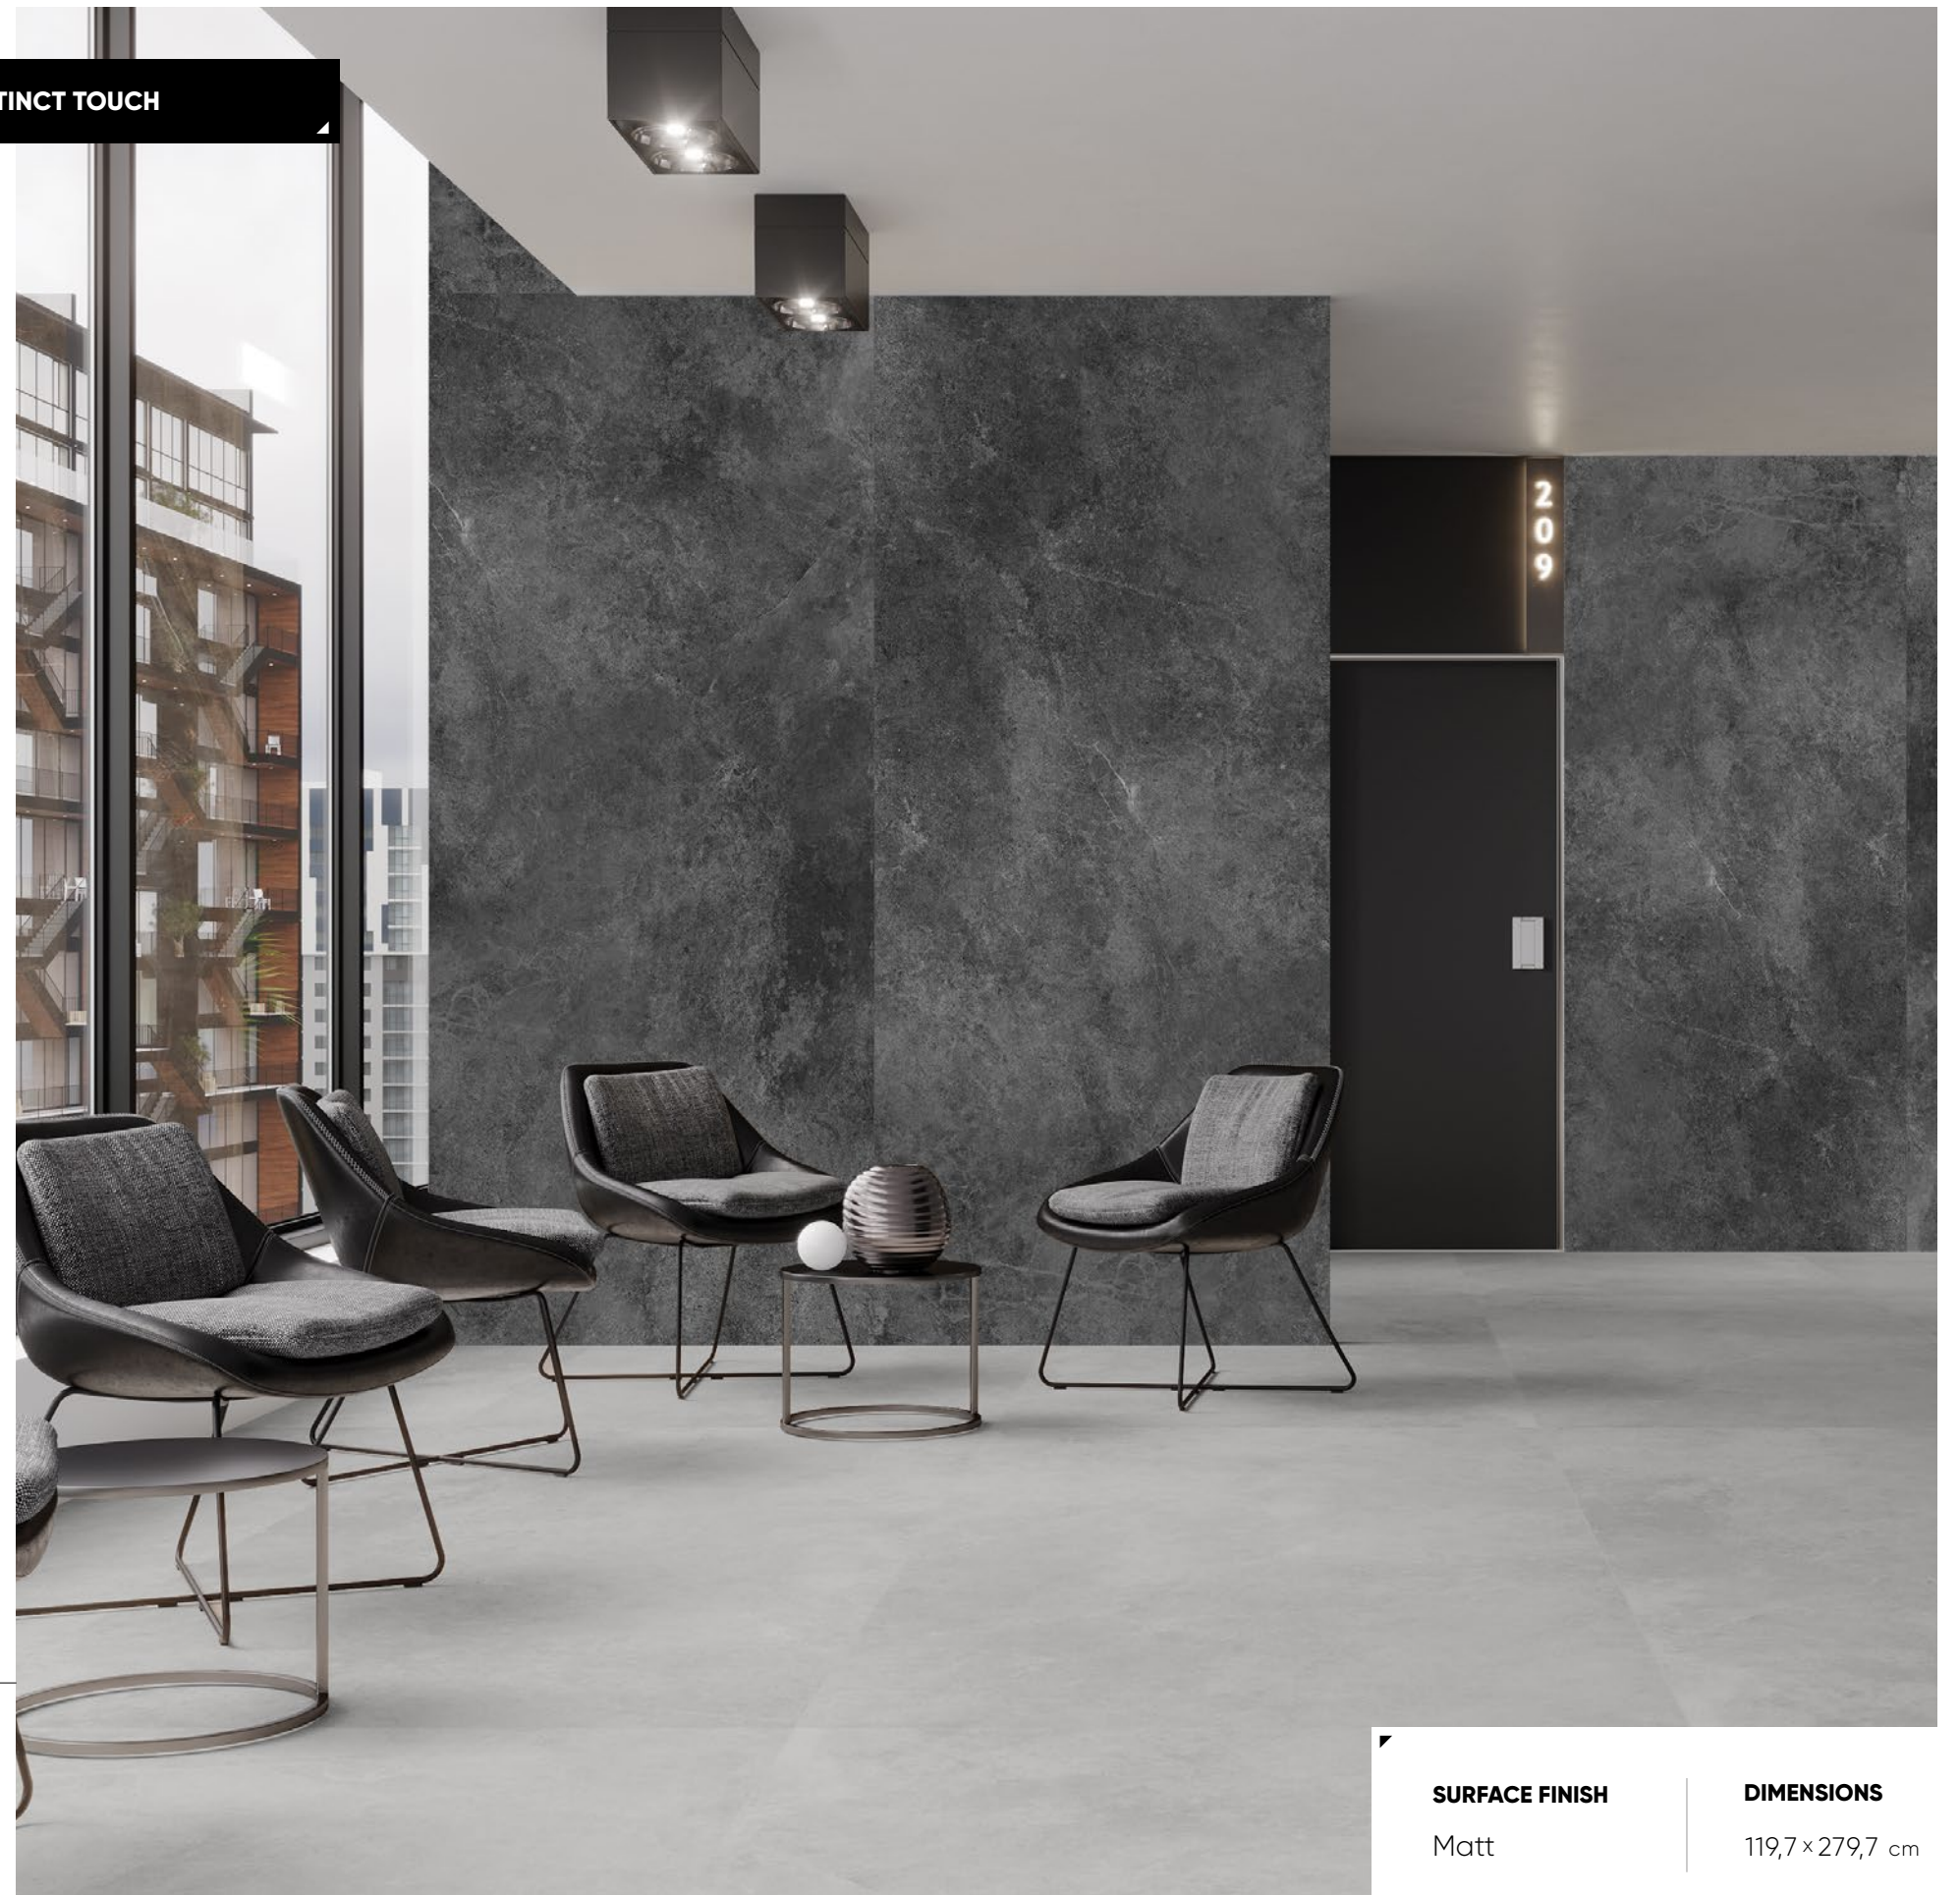

TACOMA

collection

With a distinct texture, slightly glossy surface and five colour versions – Tacoma is a perfect duo formed by design and nature. The collection, inspired by the beauty of stone, will add a touch of originality to every interior and create a marvellous combination with both intense and muted colours.

AVAILABLE COLOURS

A DISTINCT TOUCH

SURFACE FINISH

Matt

DIMENSIONS

119,7 × 279,7 cm