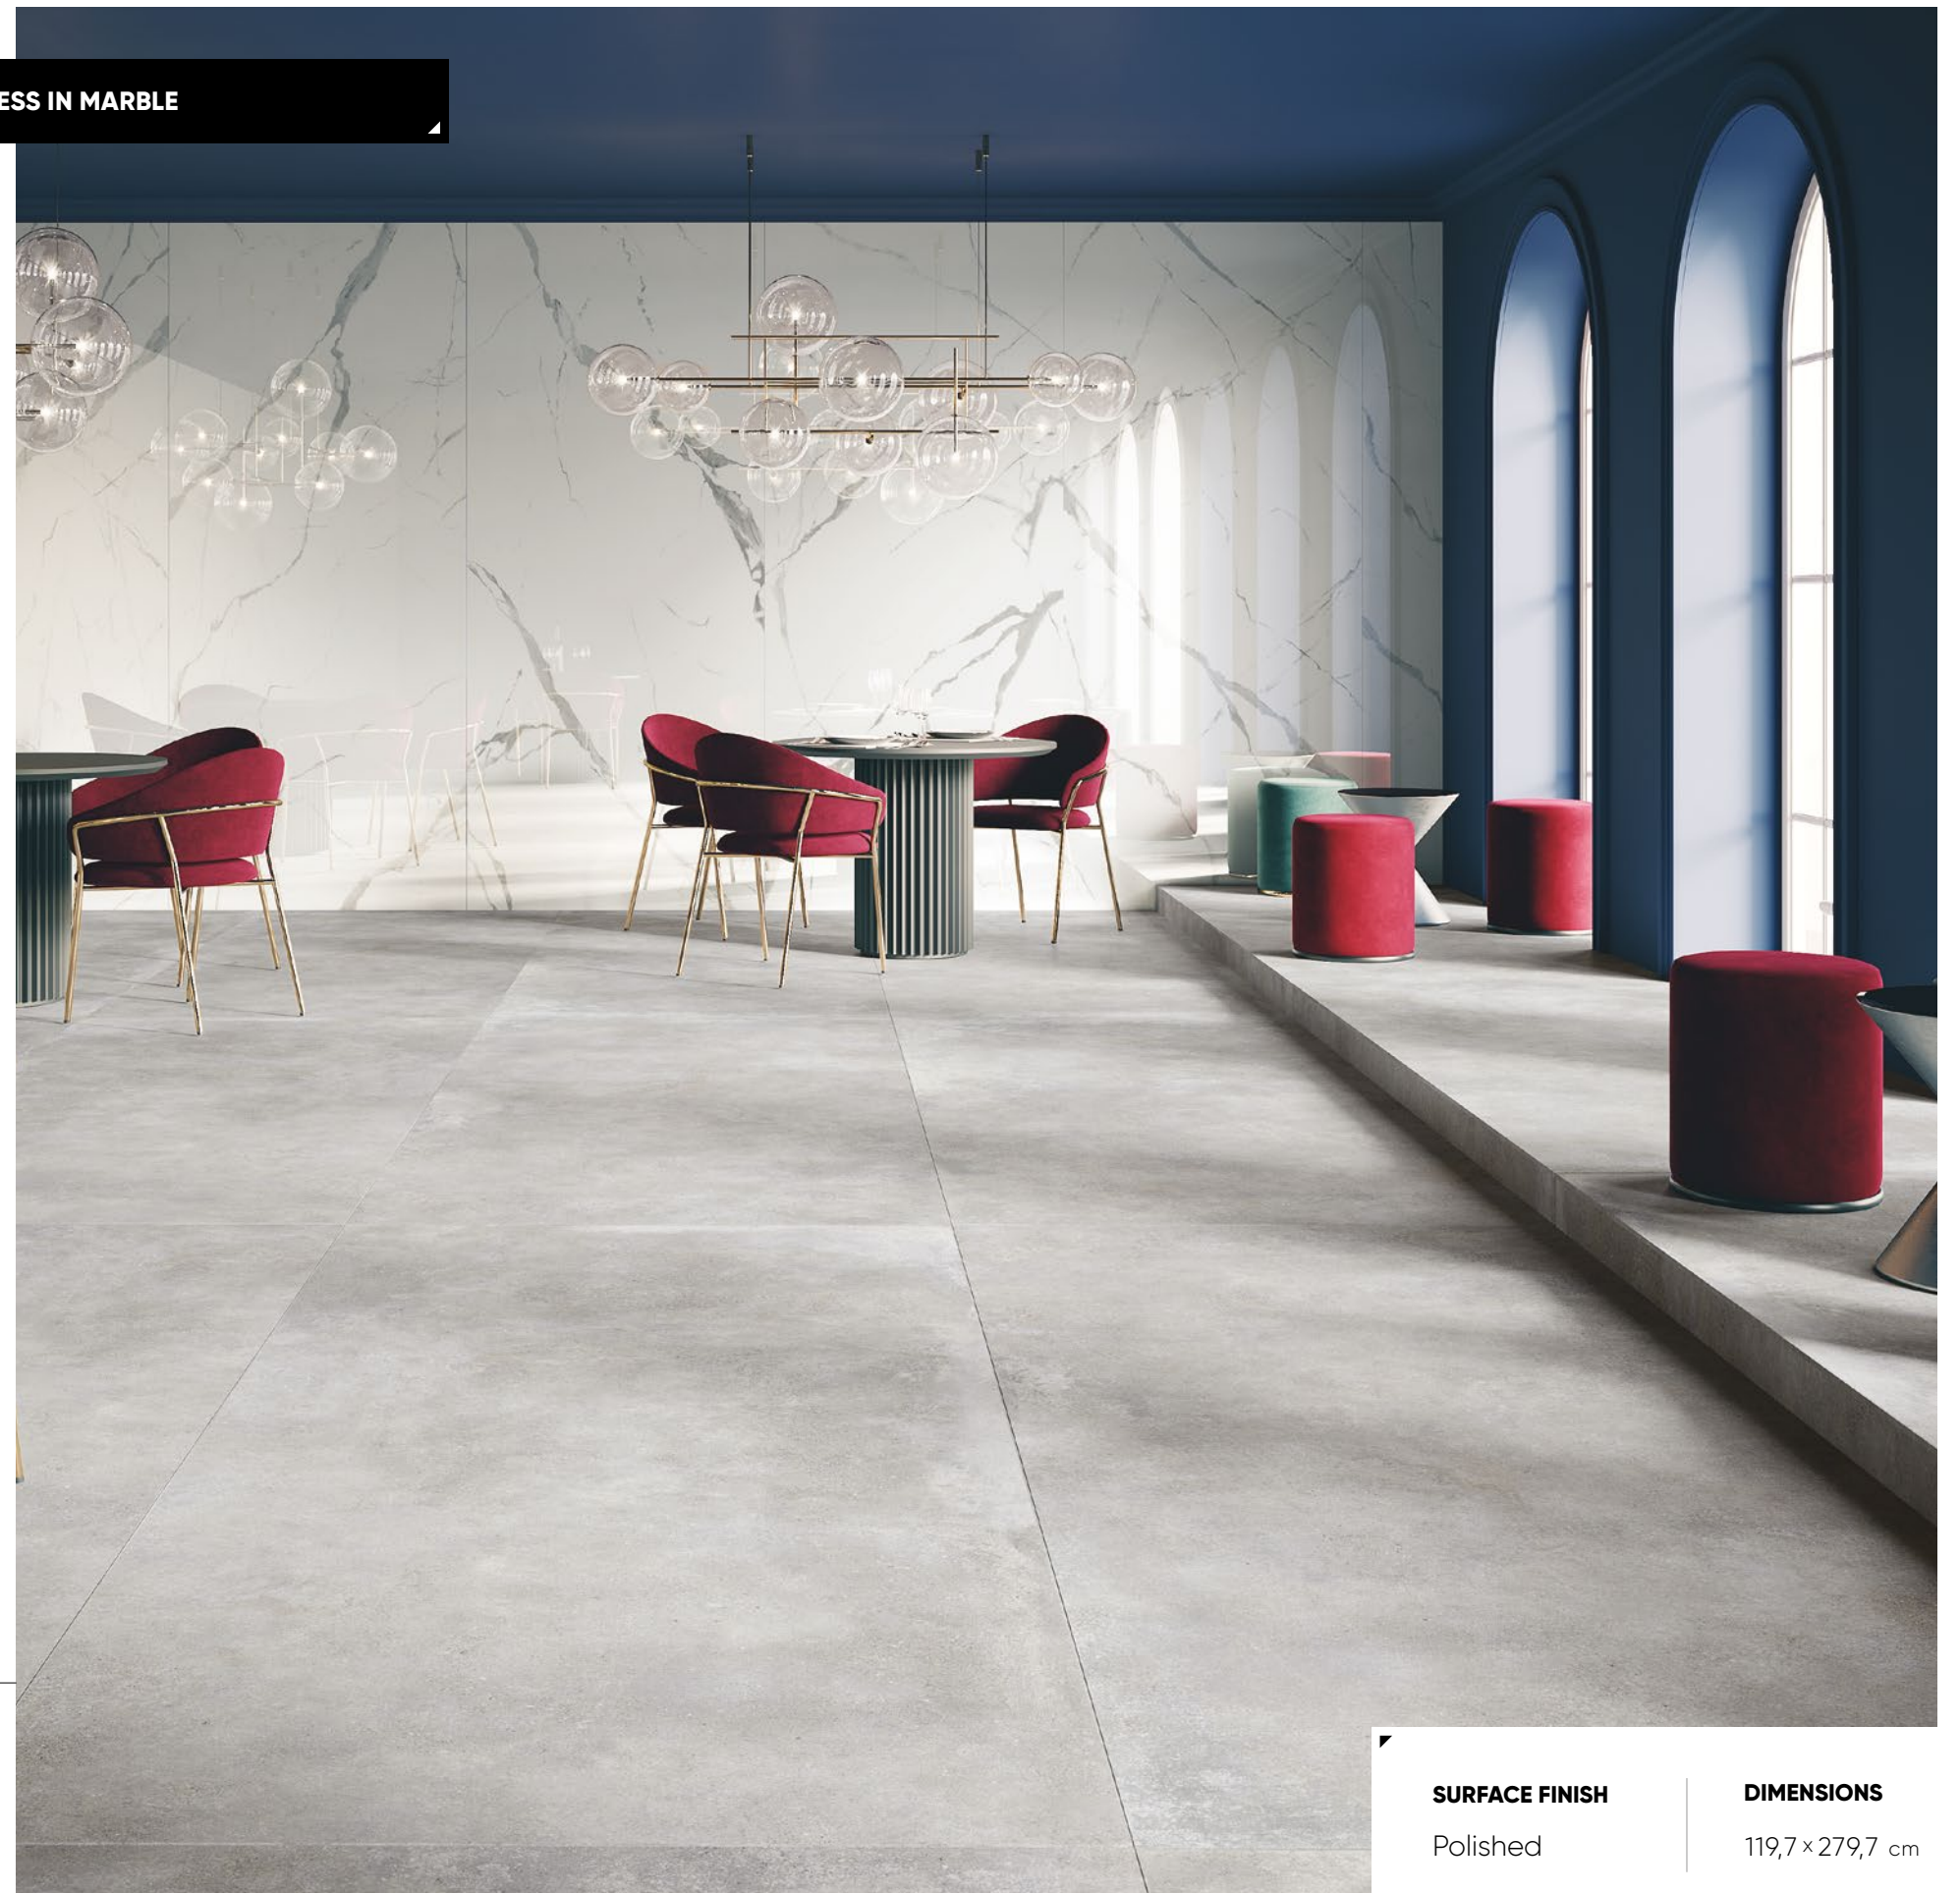

STATUARIO NUOVO

collection

The bright side of marble elegance. Tiles with a perfectly smooth, near white surface accompanied by dynamic veins in gray shades, will beautifully brighten up the interior and provide it with a unique lightness. They will fit perfectly in the modern glamour style, where together with some intriguing accessories, they will create an interior full of chic character.

AVAILABLE COLOURS

LIGHTNESS IN MARBLE

SURFACE FINISH

Polished

DIMENSIONS

119,7 × 279,7 cm