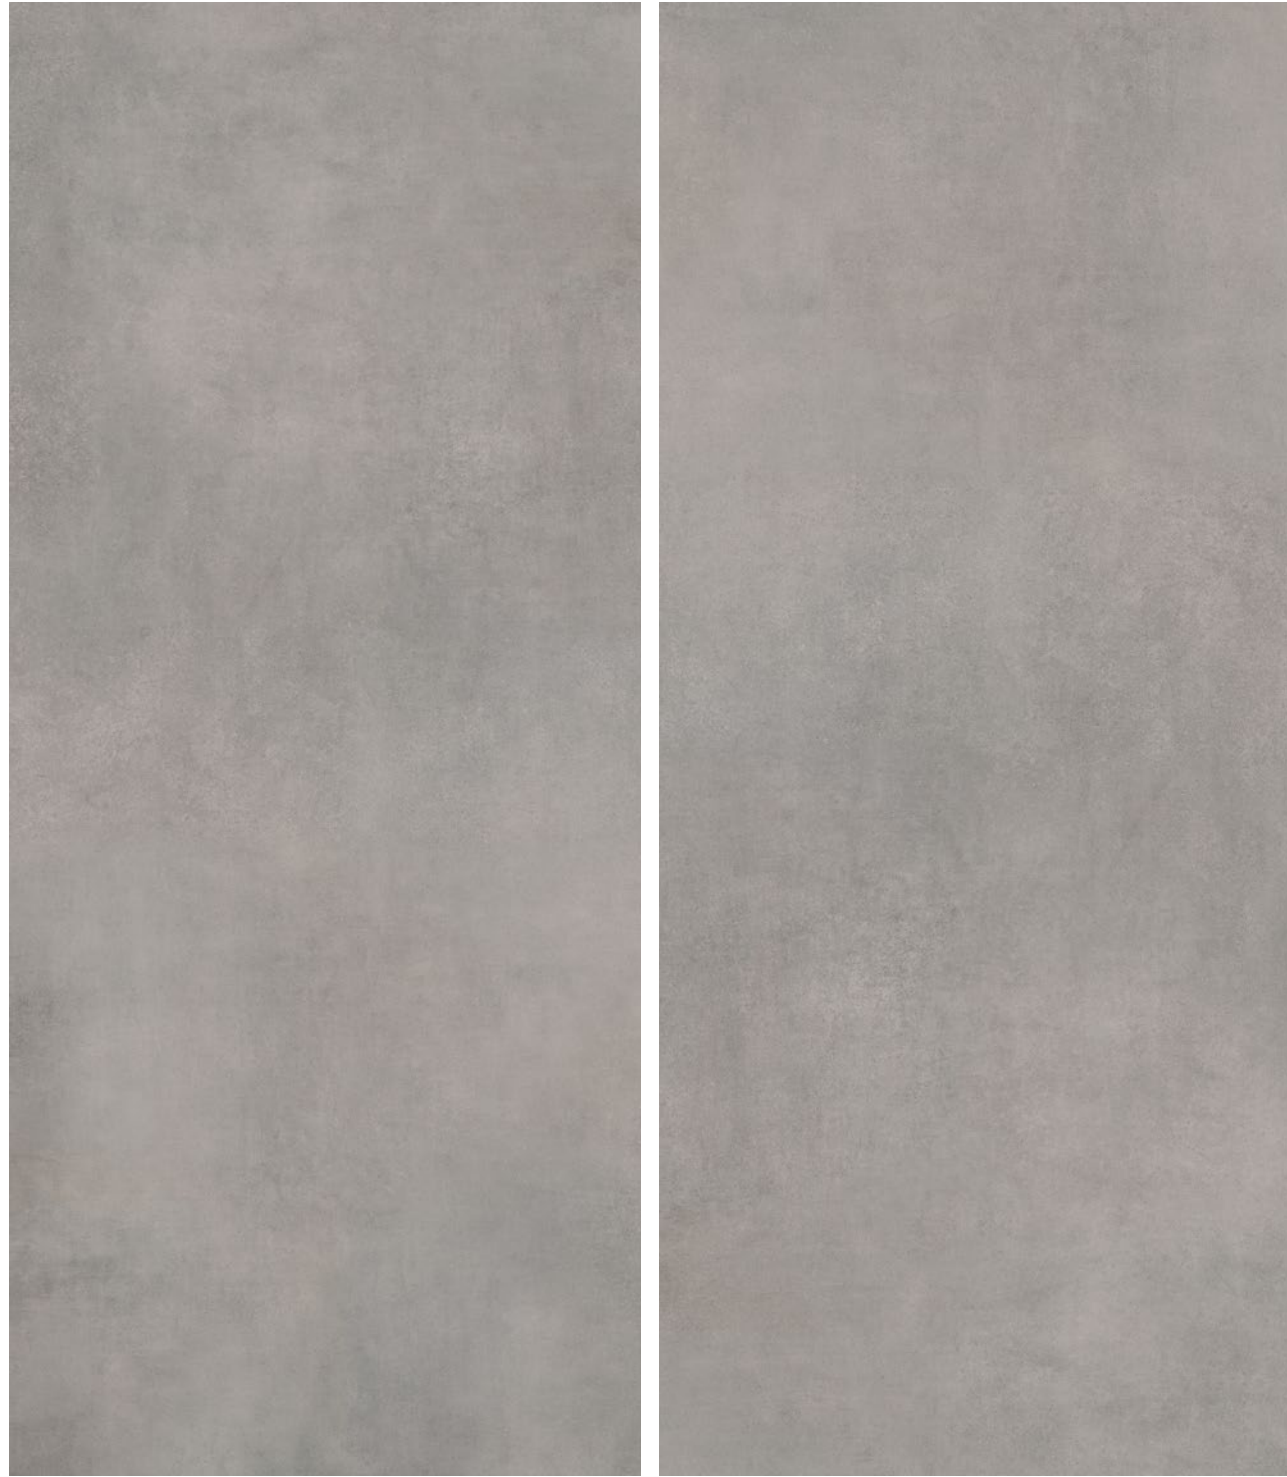

Concrete graphite

matt

5903313325004

119,7×279,7

- floor tile
- wall tile
- number of graphic patterns
- tile thickness
- non-slip qualities

R10 | PEI ●●●●○

4 0,6 cm