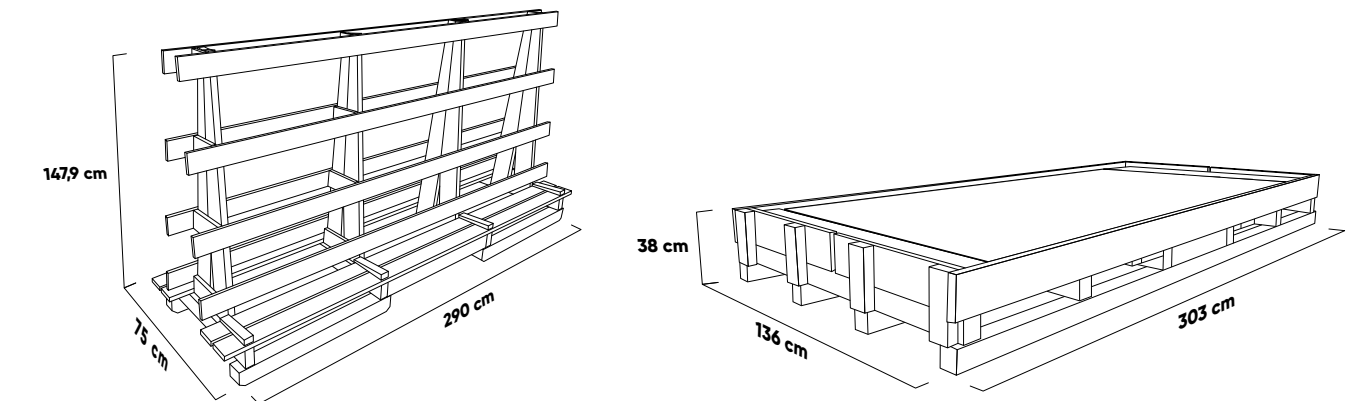

DIMENSIONS & PACKAGING

	Dimensions (cm)	Pieces on a pallet	m² on a pallet	Pallet weight (kg)	Pallet dimensions (mm)	Frost resistance
A-FRAME	119,7x279,7x0,6	38	127,3	1980	2900x1479x750	✓
PALLET		25	83,75	1340	3030x1360x380	✓

PROPERTIES

Resistant to acids, chemicals and salts

Frost resistant

Flexural strength

UV resistant

This catalogue does not constitute an offer as defined in the Civil Code provisions. The actual appearance of tiles may differ from that presented in the pictures contained herein. All rights reserved © CERRAD Ltd. 2021.