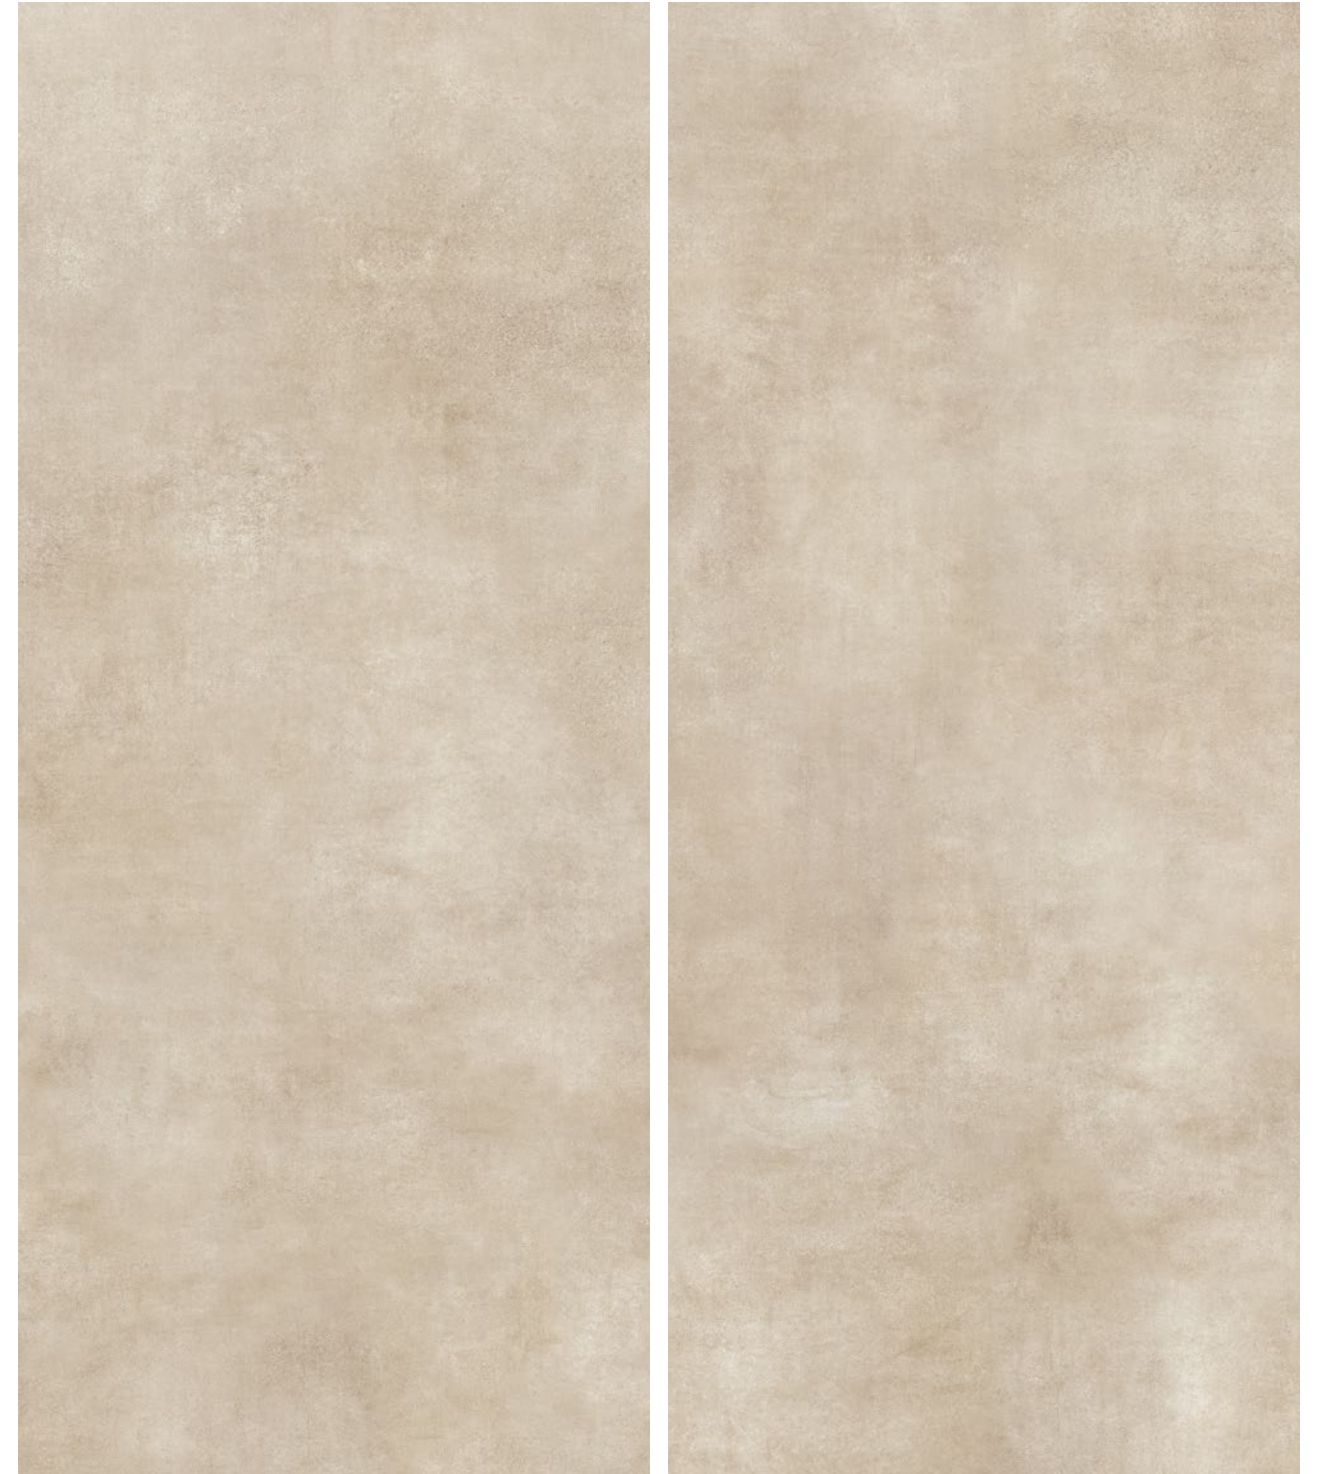

Concrete beige

matt

5903313324960

119,7x279,7

R10 | PEI ●●●●

4 0,6 cm

 - floor tile
  - wall tile
  - number of graphic patterns
  - tile thickness
  - non-slip qualities

 - matt surface
  - rectified tile
  - frost resistance