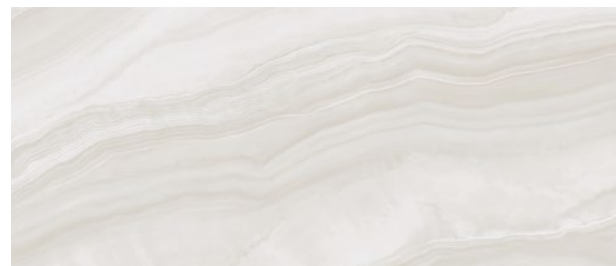

/ white

The collection will perfectly combine with materials such as wood, stone, glass, and golden accessories, thus creating unique compositions together. It will wow, above all, supporters of modern designs that are searching for something alluring and captivating.