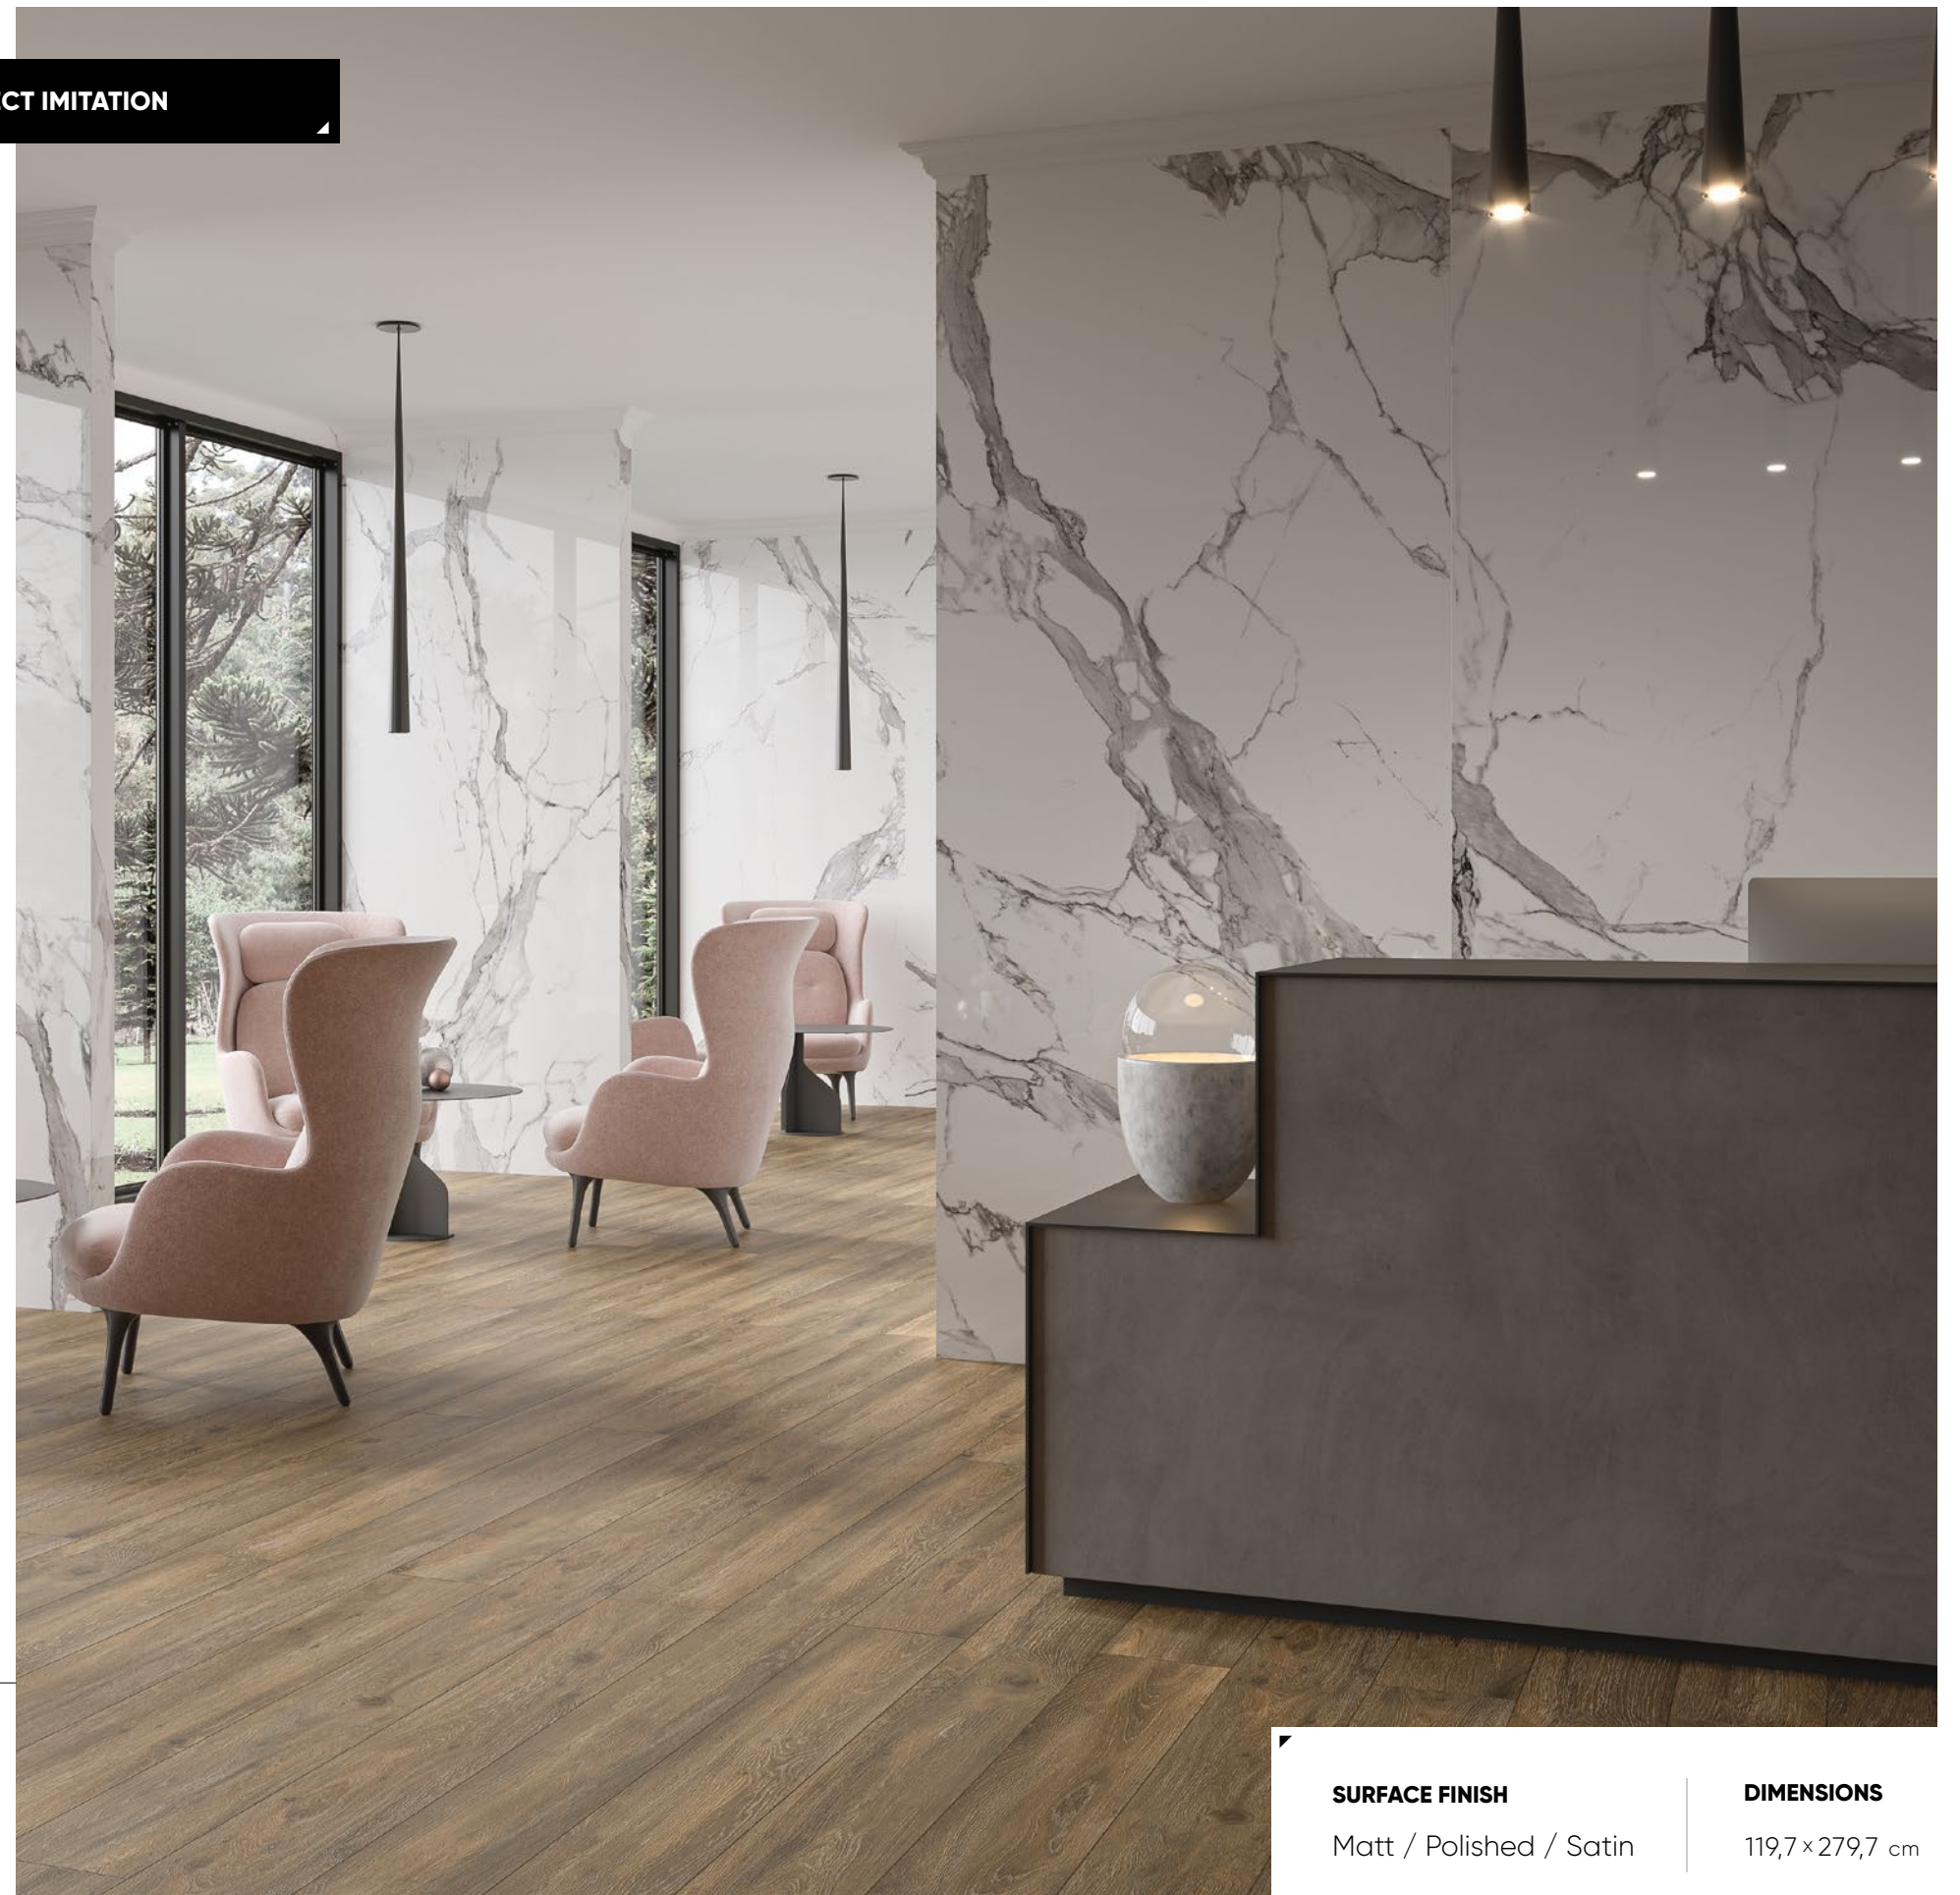

CALACATTA WHITE

collection

With its white tints, the Calacatta White collection shows the Statuario lines of the most beautiful white marble, with excellent precision. The polished surface of these tiles is reminiscent of Mediterranean like interiors, while the matt version fits perfectly into modern aesthetics, complementing wood and metal textures.

AVAILABLE COLOURS

PERFECT IMITATION

SURFACE FINISH
Matt / Polished / Satin

DIMENSIONS
119,7×279,7 cm