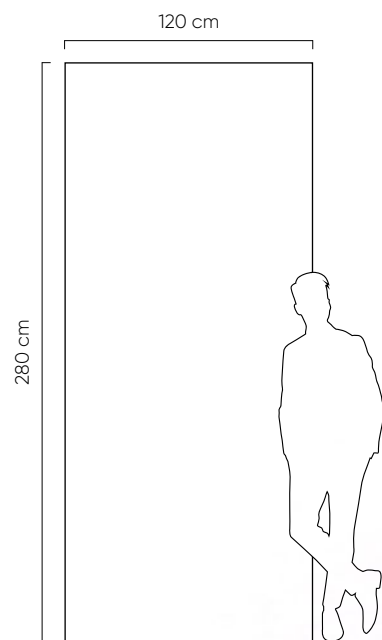

U L T I M E
CERRAD

The time has come for

LARGE FORMAT DESIGNS!

Revolutionary collections of 6 mm thick, large-format – 120 x 280 cm – porcelain tiles from Cerrad.

An assortment of collections designed for the most exquisite of spaces. All, so that you can create the stunning effect of a uniform surface in elegant marble, sophisticated stone or concrete.

These mega format collections are an excellent solution for those who enjoy design freedom without the constraints of tile size. They catch the eye, and bring in a dash of elegance and that big city style into any space.

Welcome these large format designs into your interiors!