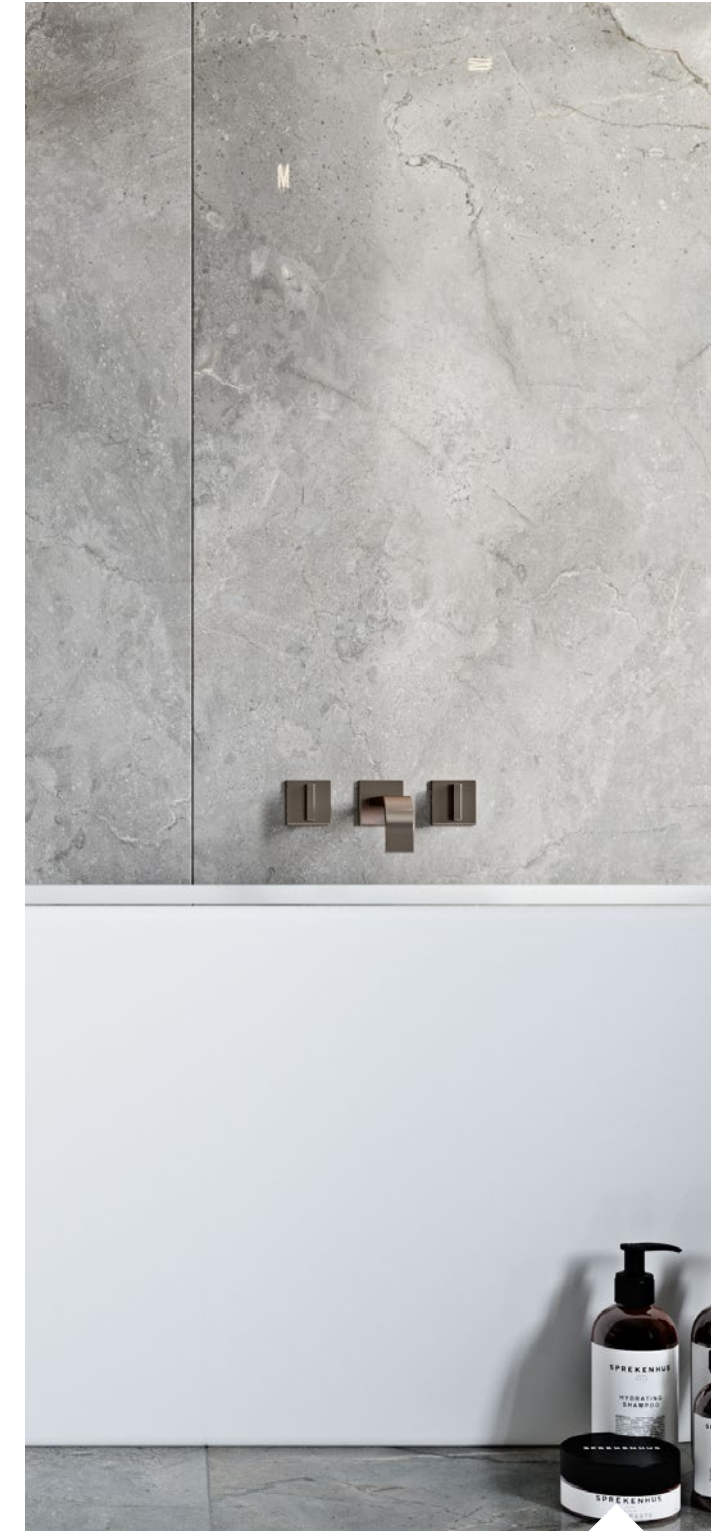

Ceramic tiles inspired by natural stone patterns will adorn every bathroom. The versatility and timelessness of this material makes it perfect for nearly all designs: from minimalistic to those bursting with luxury.