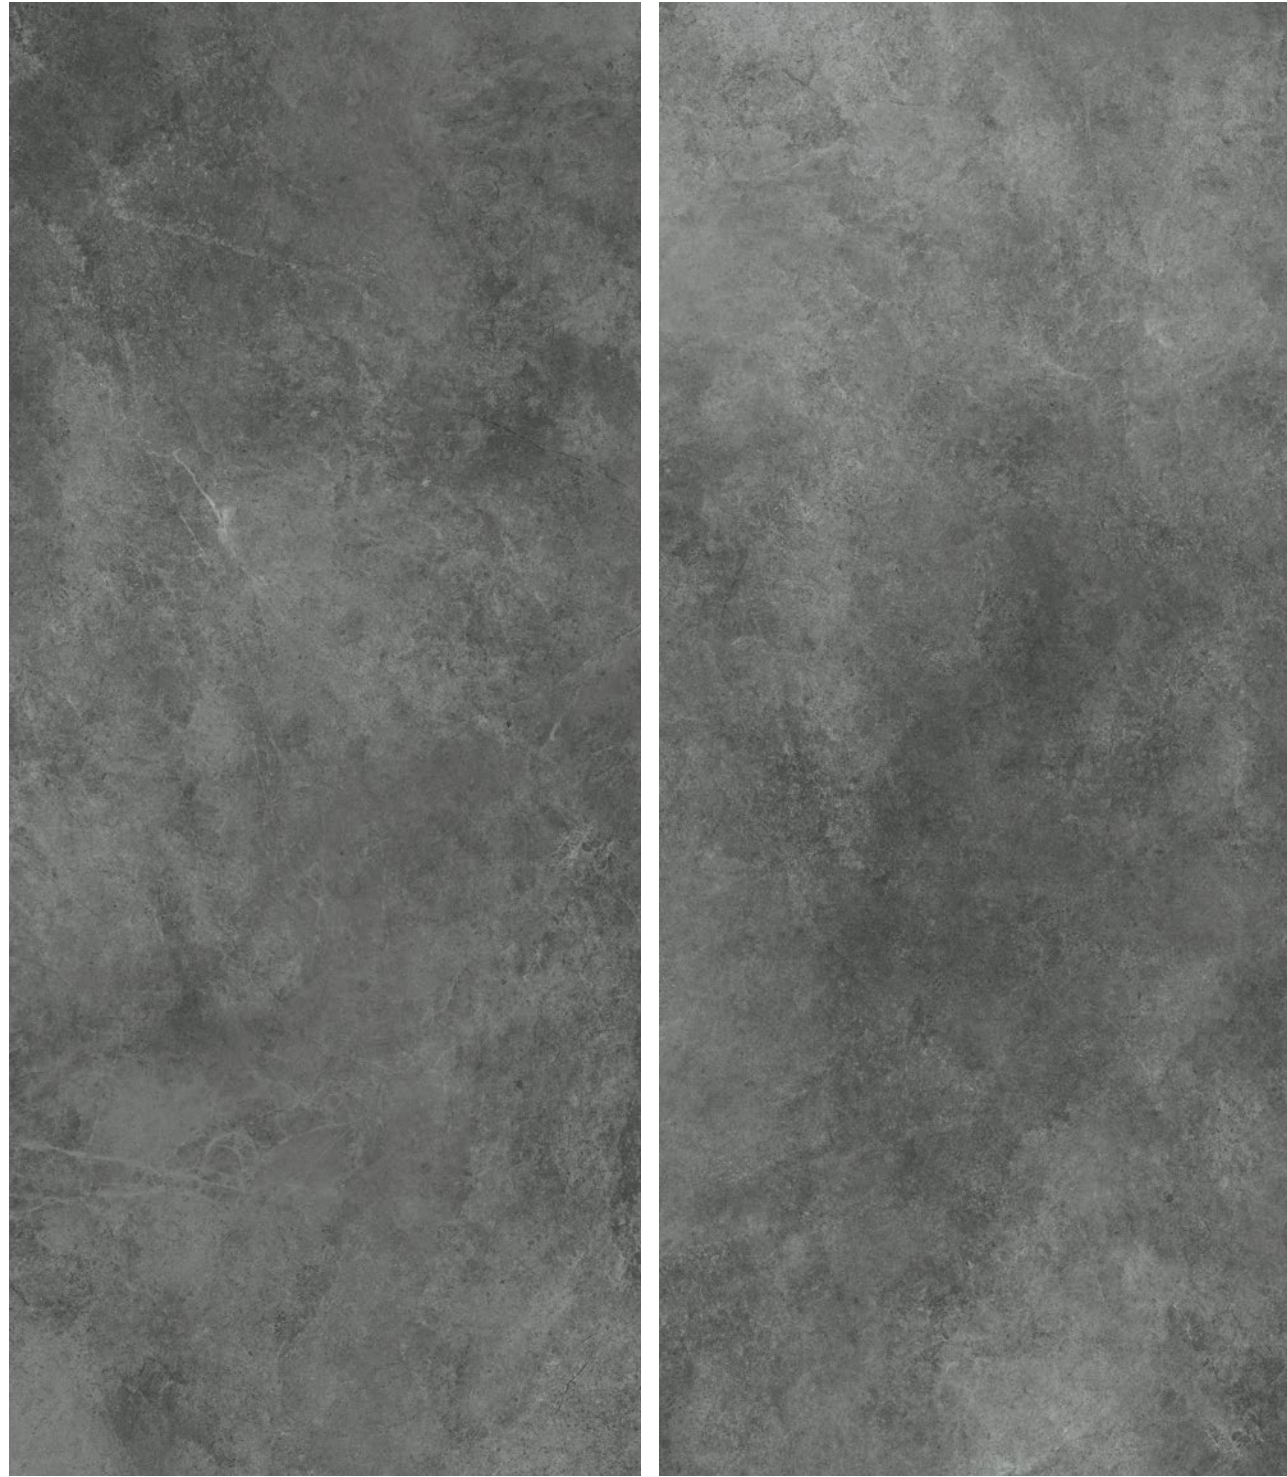

Tacoma steel

matt

5903313325400

119,7x279,7

- floor tile
- wall tile
- number of graphic patterns
- tile thickness
- non-slip qualities

R9 | PEI ●●●●○

4 0,6 cm