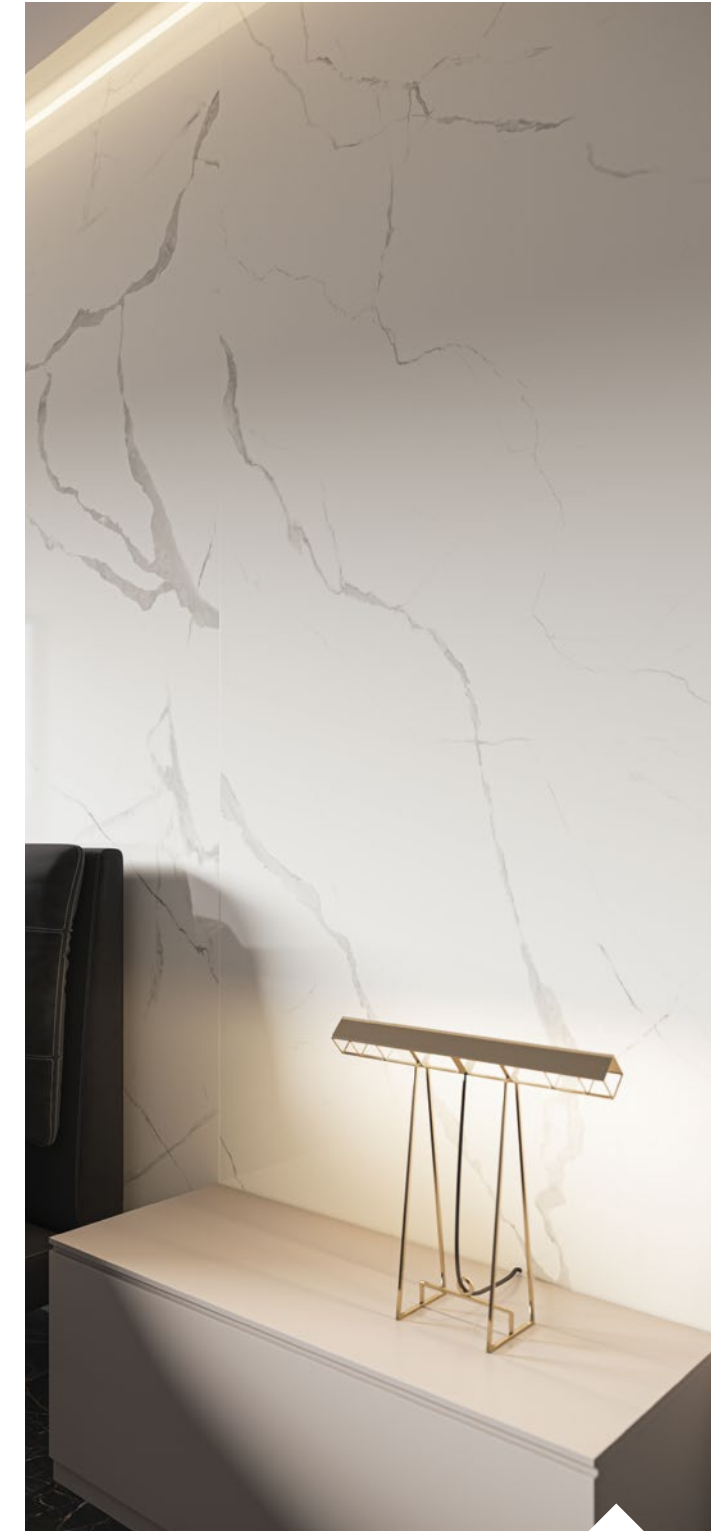

White marble is the perfect material to work with when creating a beautiful, spacious and timeless bedroom. It goes superbly with any style, from English to Art Deco.