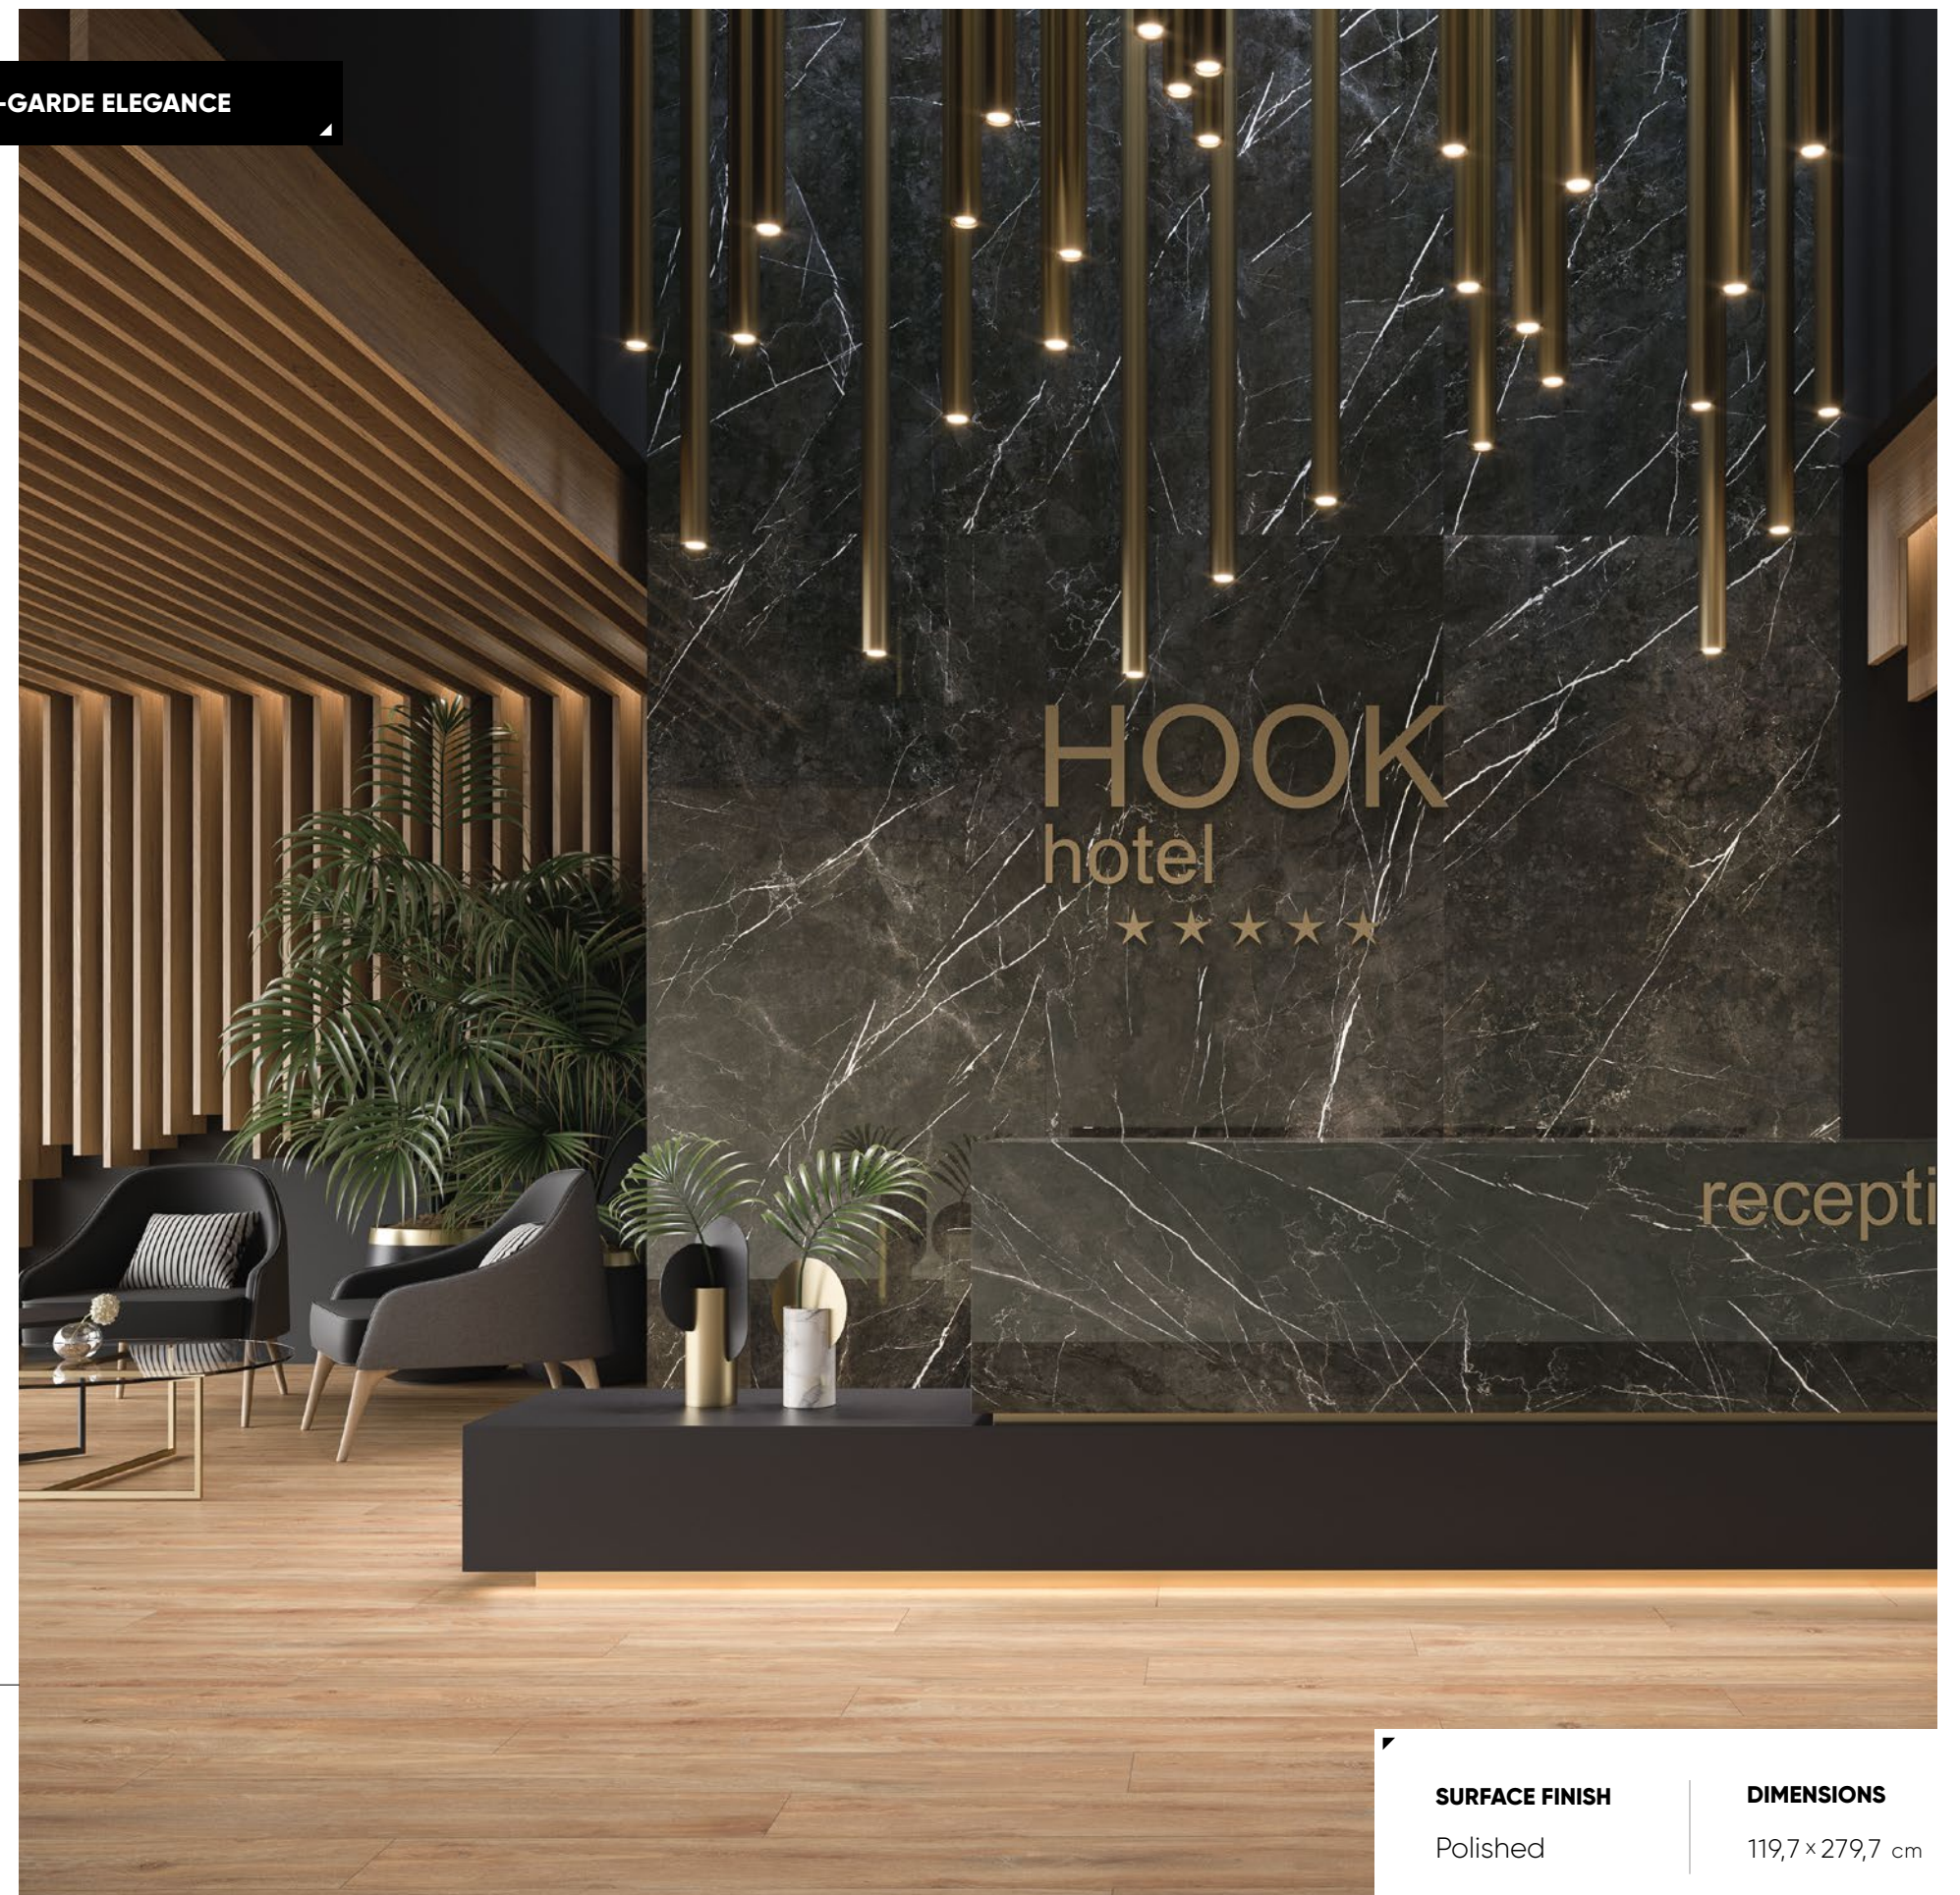

MARQUINA NERO

collection

Tiles from the Marquina collection are a suggestion for those who look for a more avantgarde solution, worthy of the most exquisite of spaces. The surface, in elegant shades of black, distinguishes itself by the densely scattered veining patterns, thanks to which the interior acquires the look of tasteful elegance. The Marquina collection presents itself amazingly, as it fluidly transitions from floor to wall, giving the interior depth, elegance and style.

AVAILABLE COLOURS

AVANT-GARDE ELEGANCE

SURFACE FINISH

Polished

DIMENSIONS

119,7 × 279,7 cm