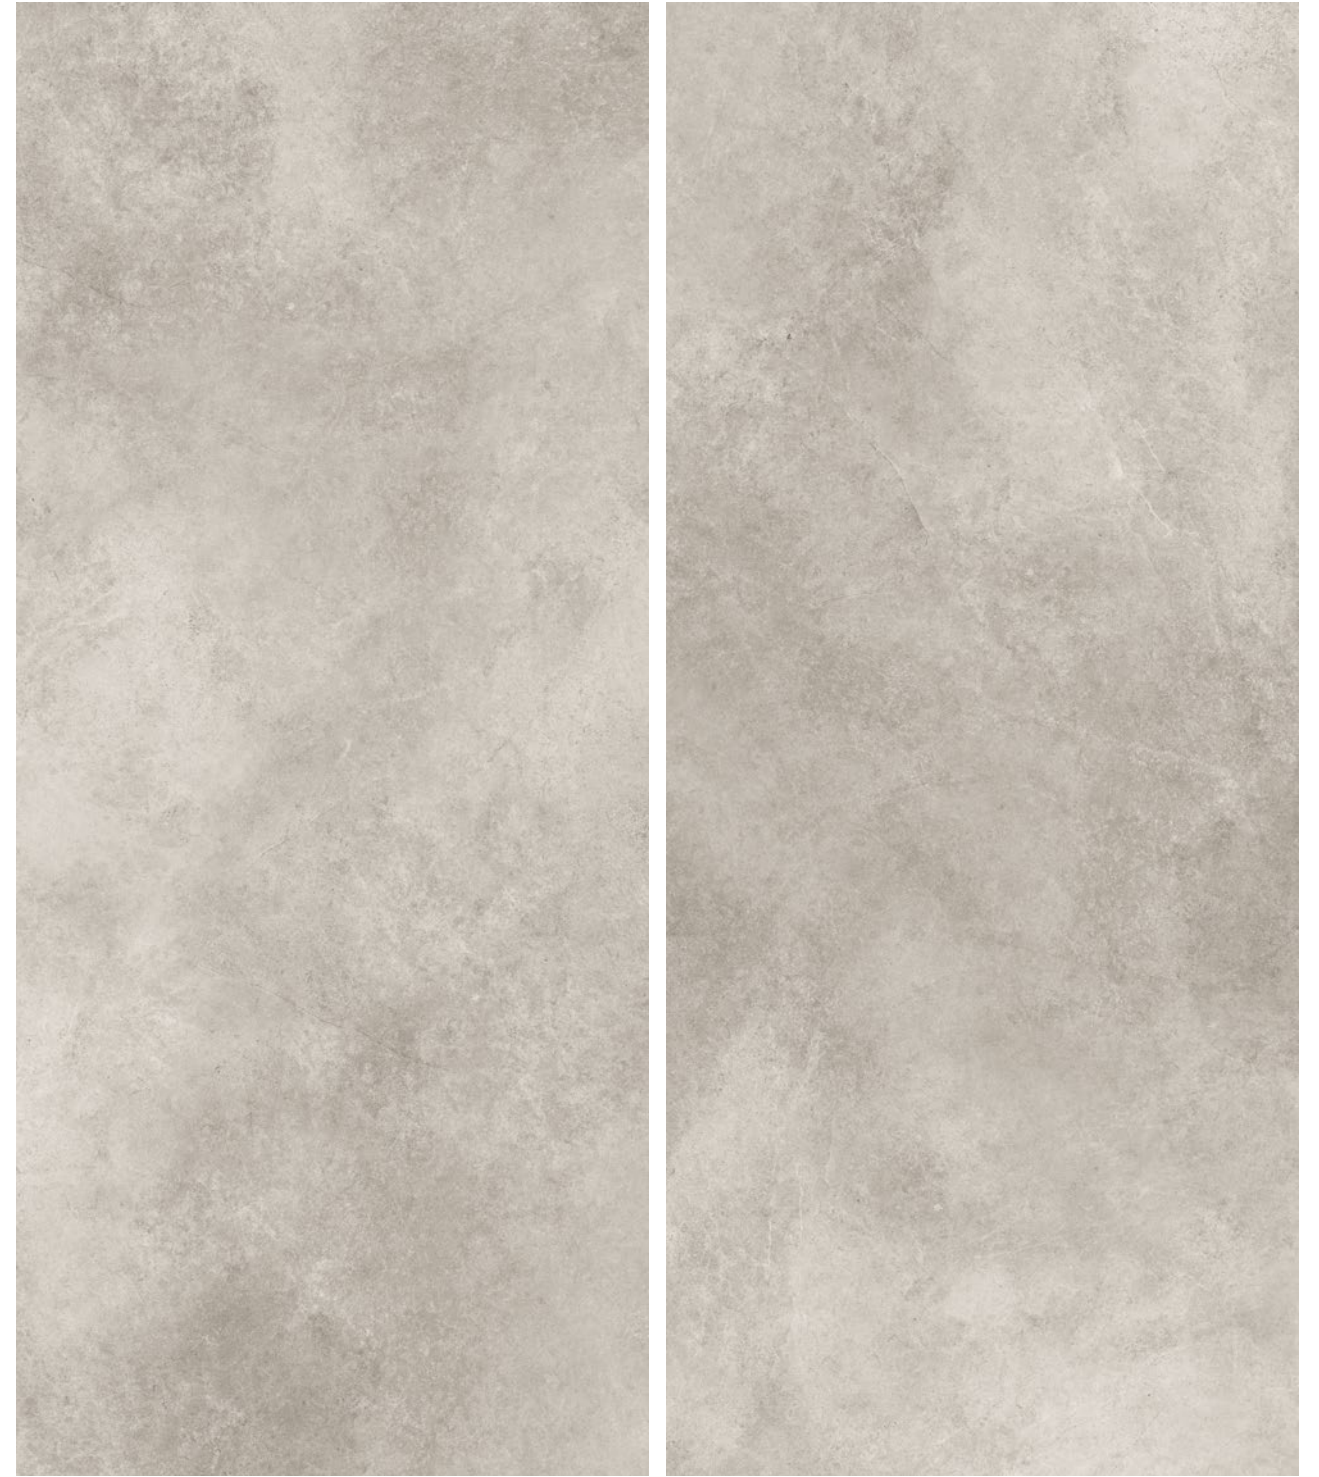

Tacoma silver

matt

5903313325448

119,7x279,7

 - floor tile
  - wall tile
  - number of graphic patterns
  - tile thickness
  - non-slip qualities

R9 | PEI ●●●●○

4 0,6 cm

 - matt surface
  - rectified tile
  - frost resistance
  - textured surface