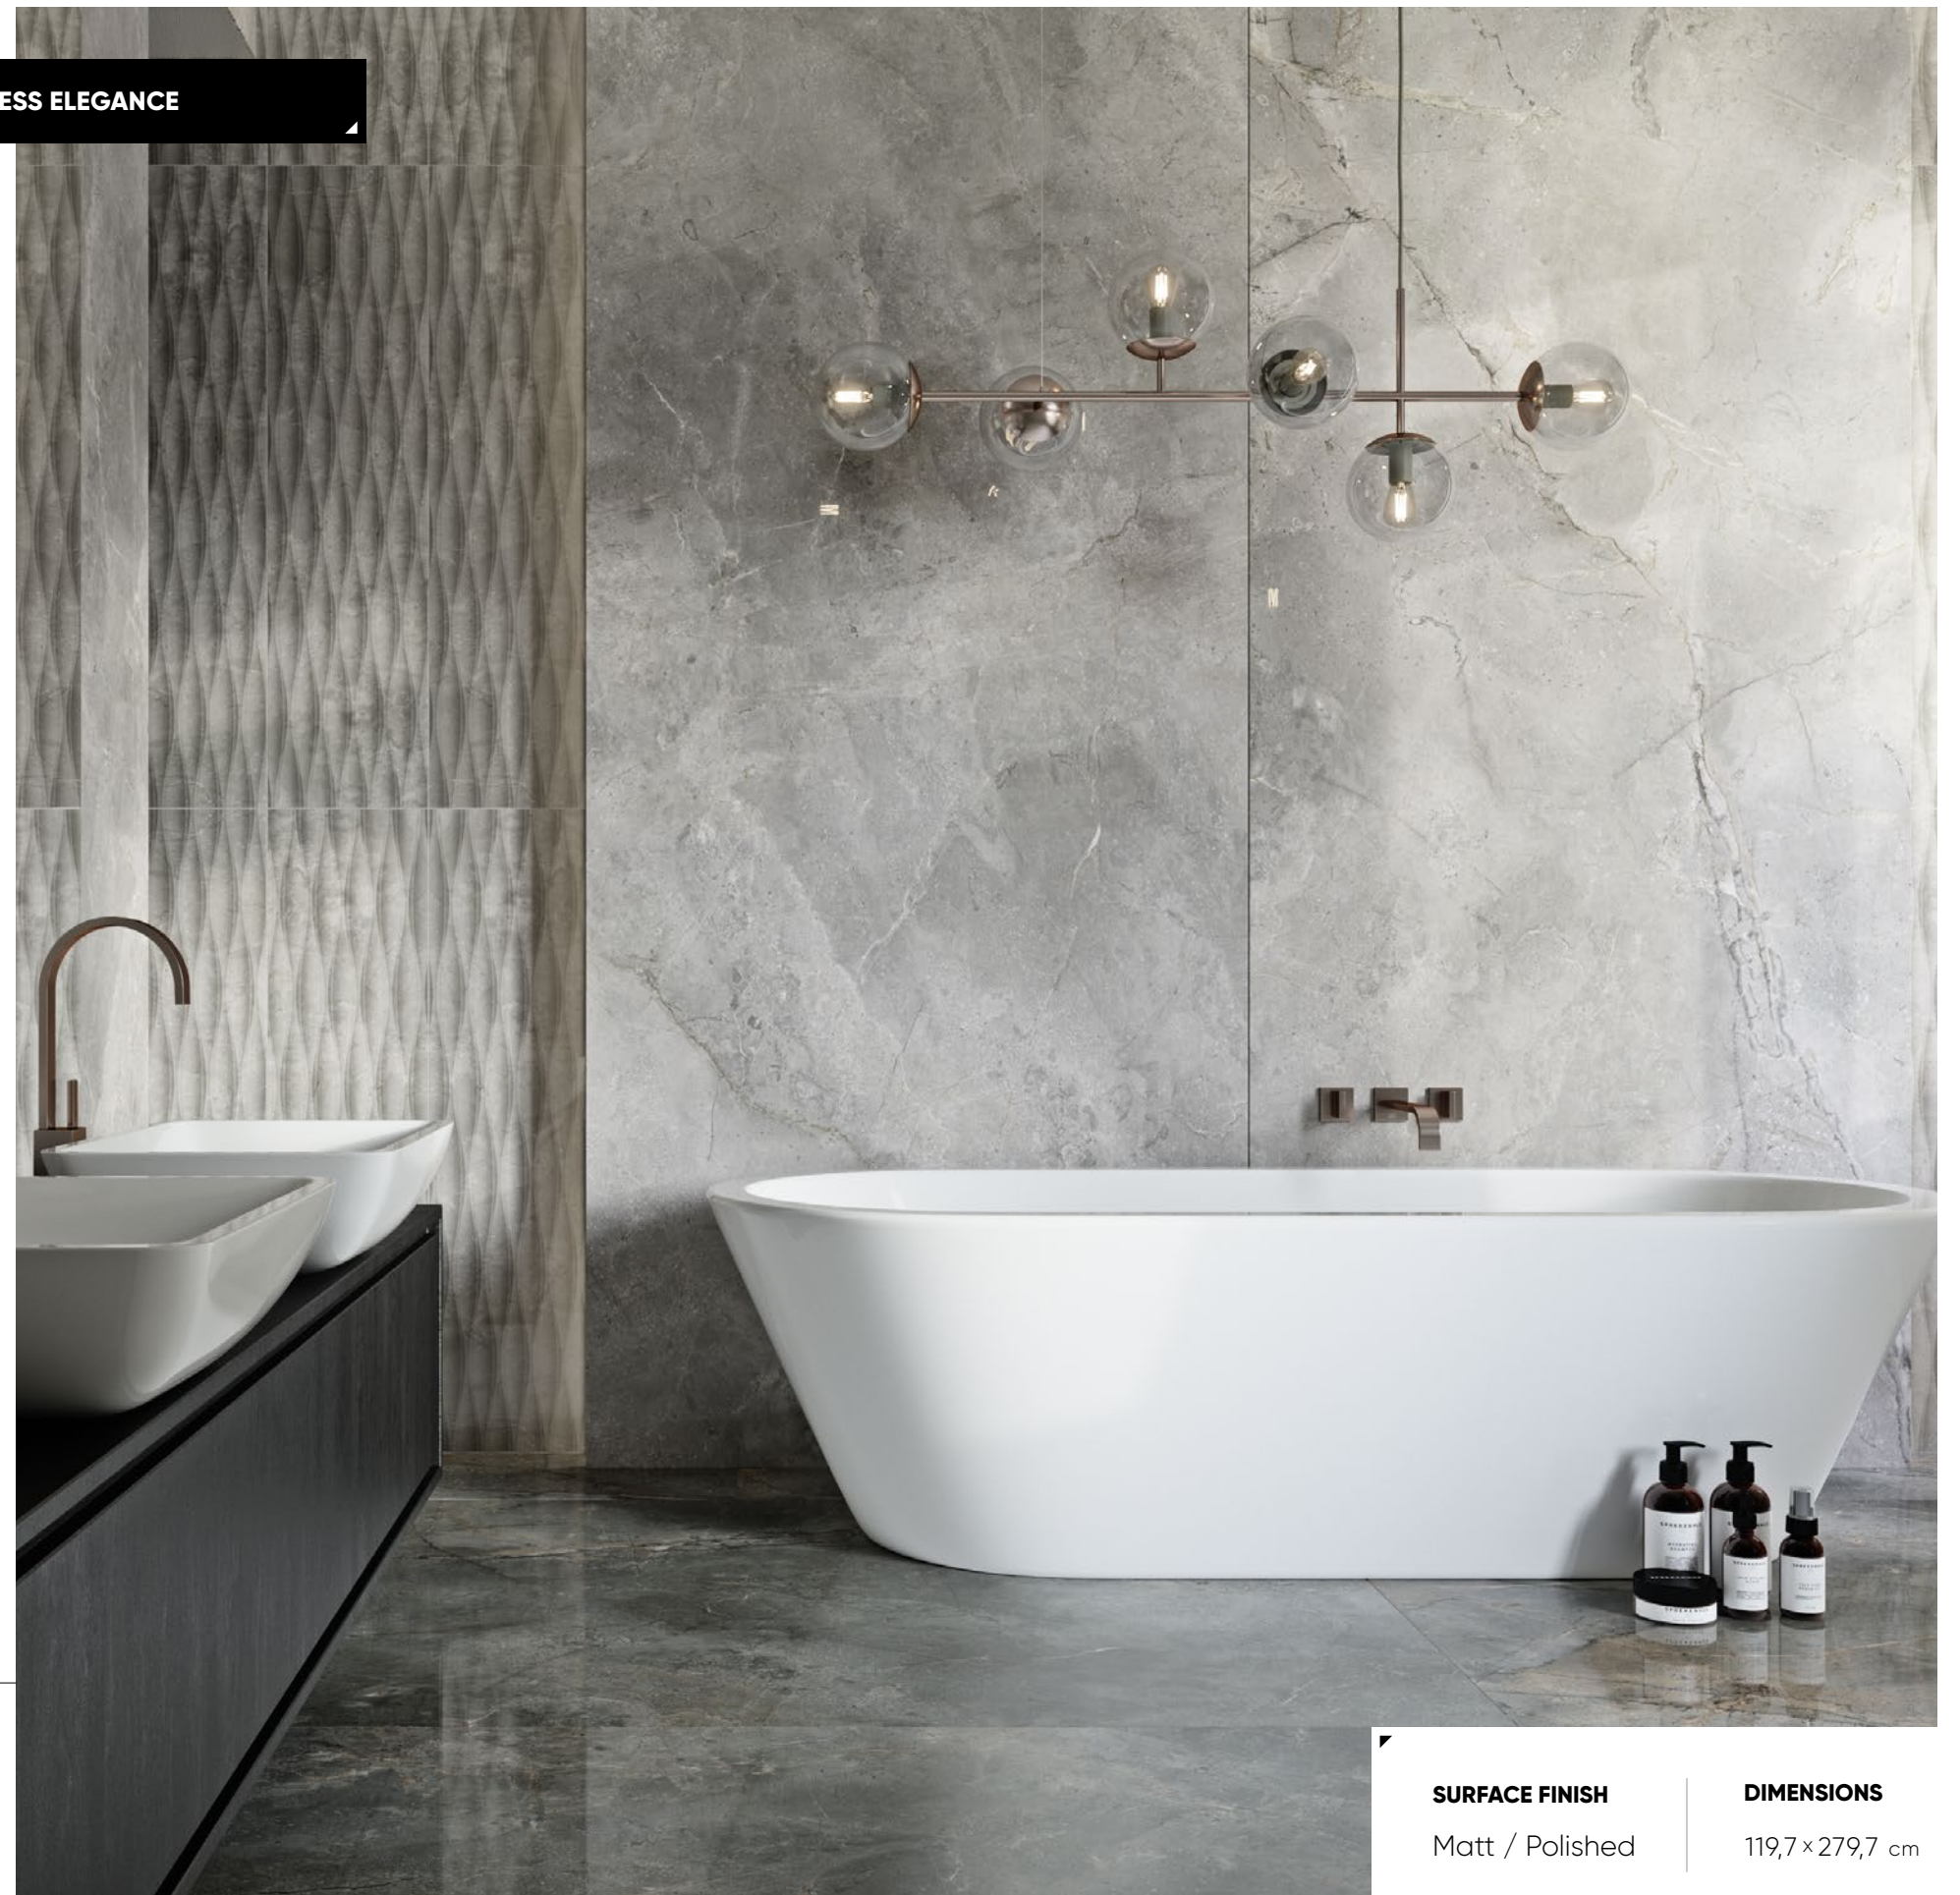

MASTERSTONE

collection

Masterstone is a guarantee of elegance, style and unconventional solutions in any interior. Inspired by the Fior Di Bosco stone, this collection of porcelain stoneware tiles combines the elegance of stone with a subtle pattern of metamorphic rocks. Thanks to this creative combination, one can create an elegant space attractive to every luxury lover.

AVAILABLE COLOURS

TIMELESS ELEGANCE

SURFACE FINISH
Matt / Polished

DIMENSIONS
119,7×279,7 cm