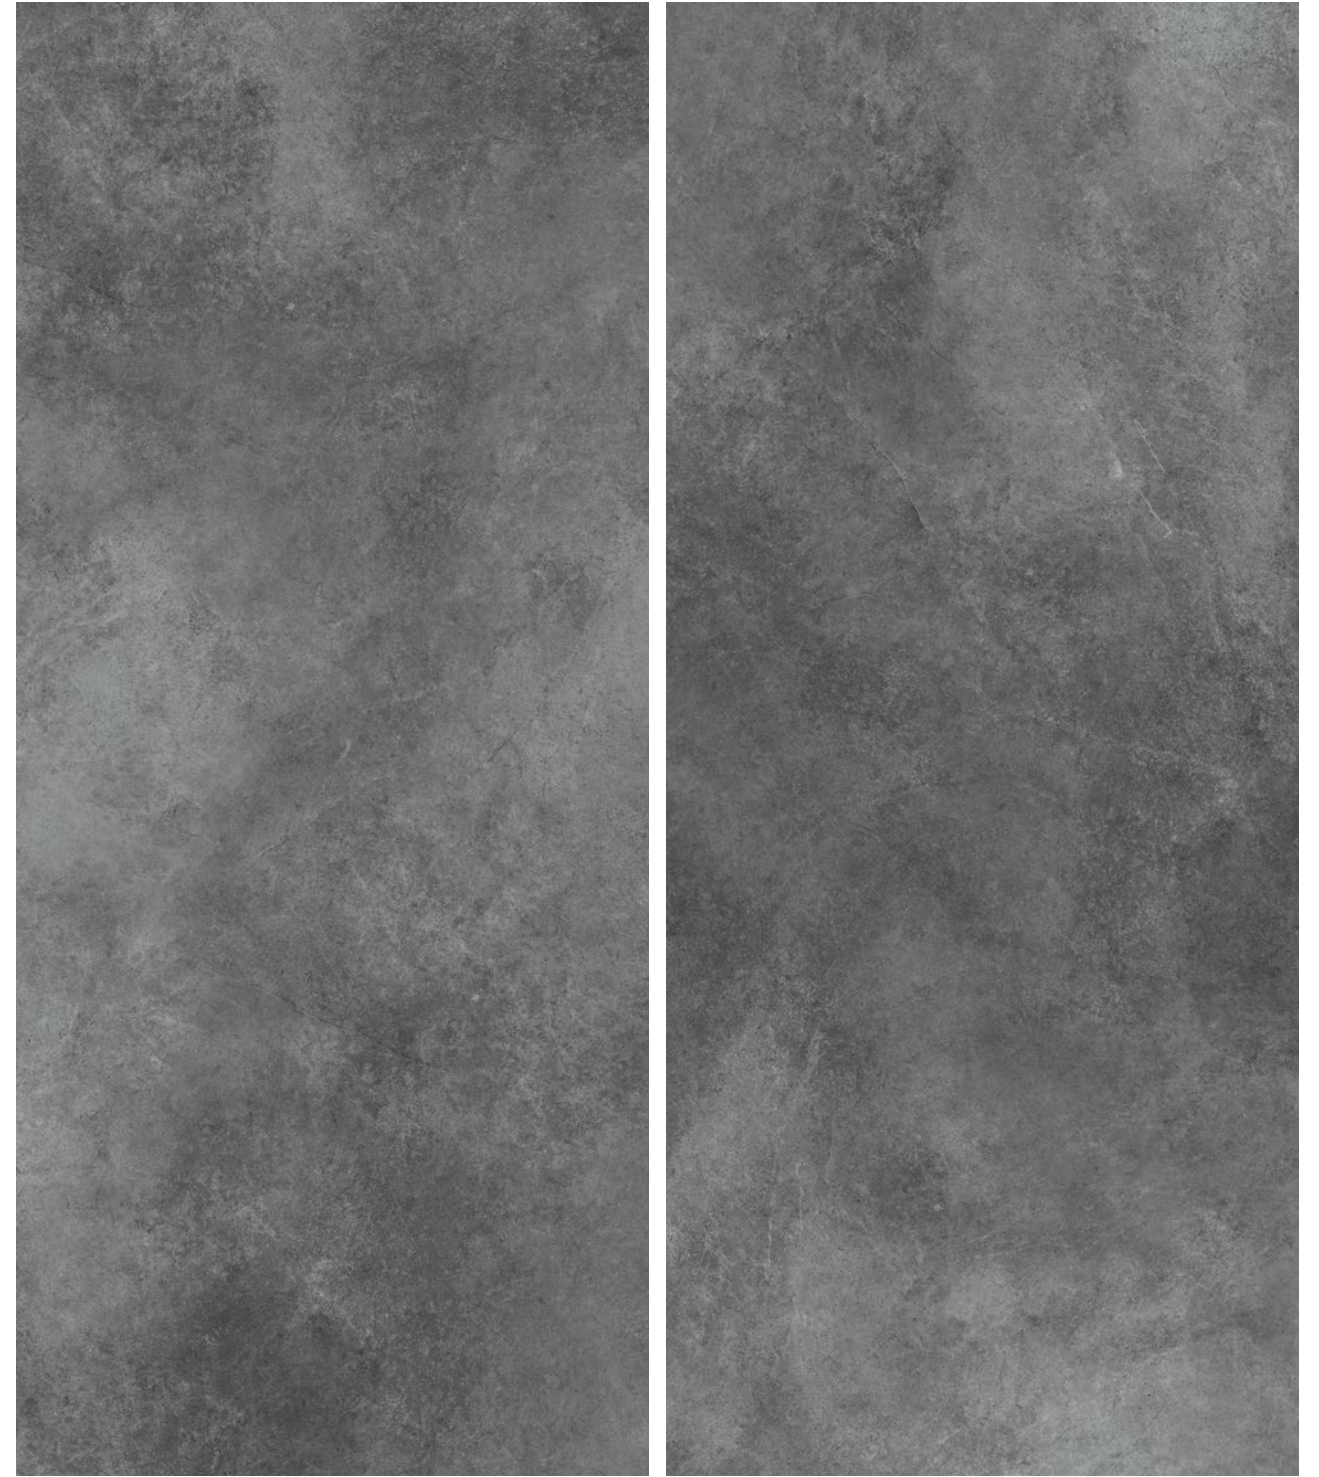

- matt surface
- rectified tile
- colour body
- frost resistance
- textured surface