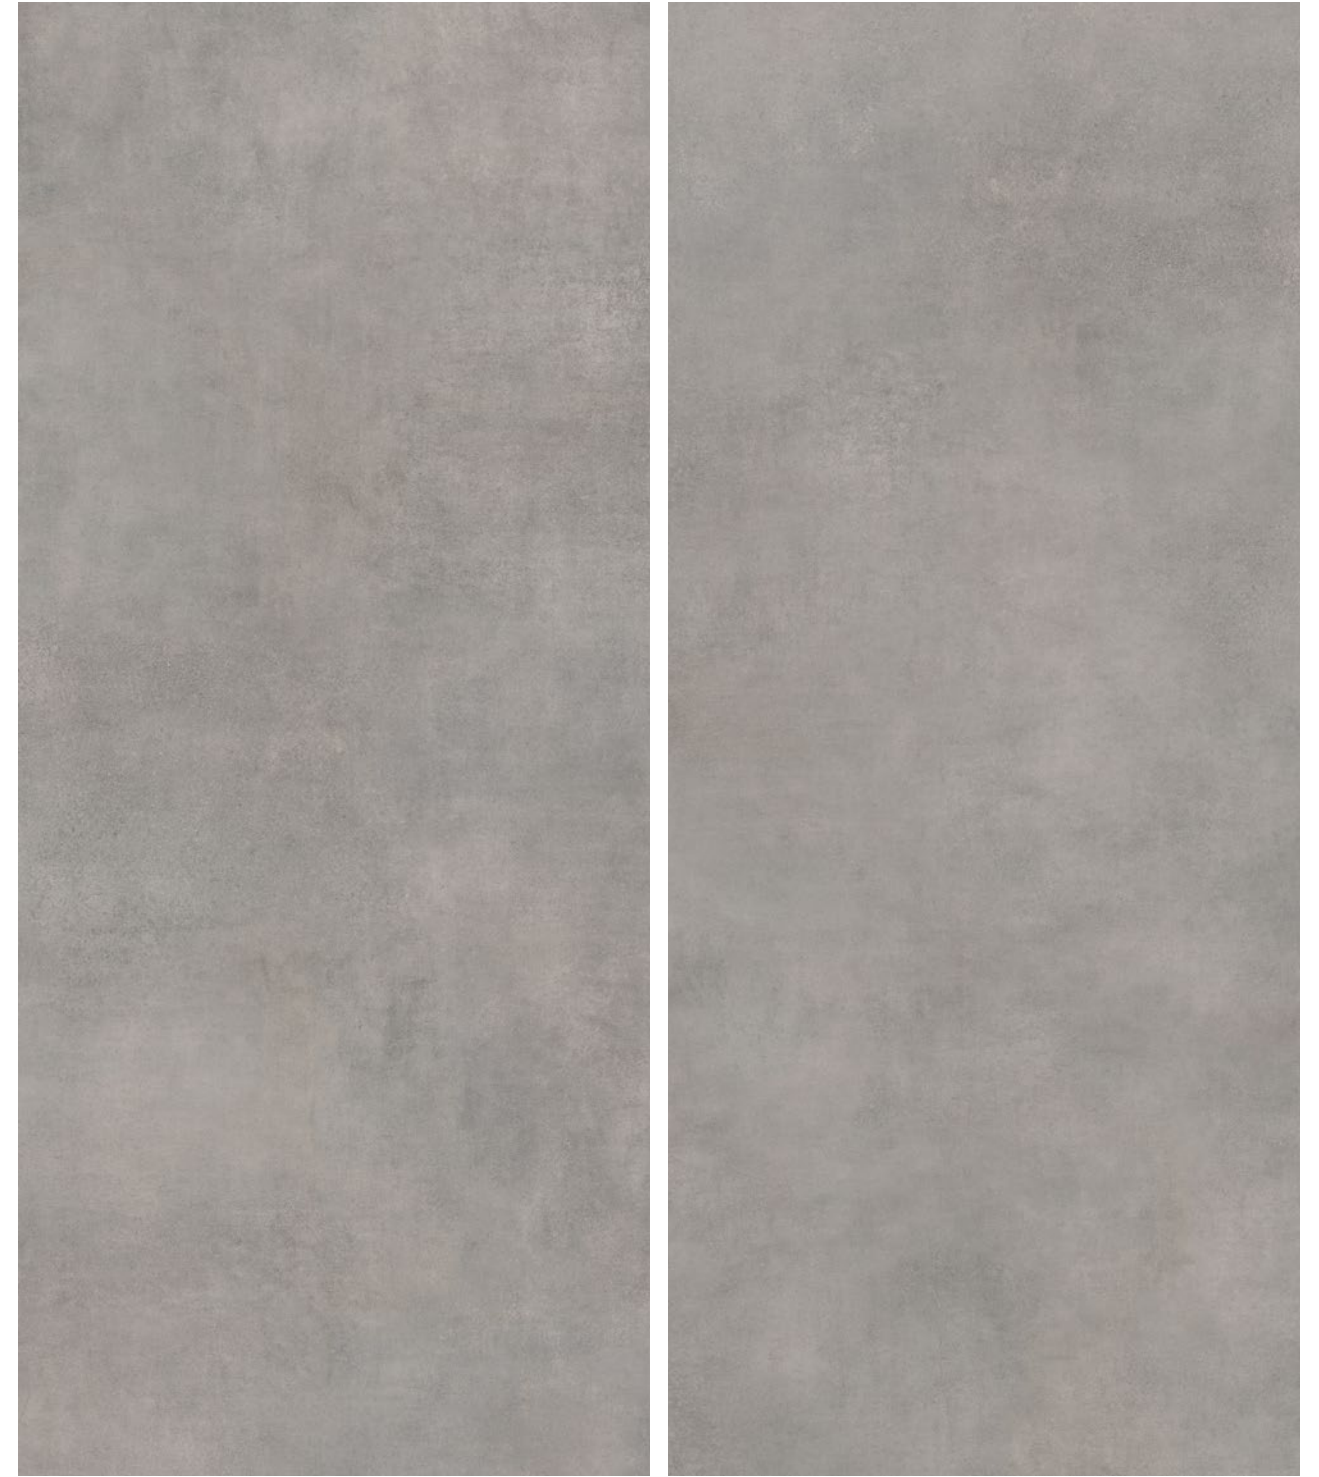

- matt surface
- rectified tile
- colour body
- frost resistance