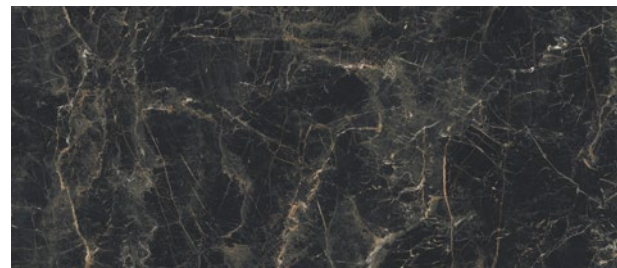

Marquina gold 120x280

/ gold