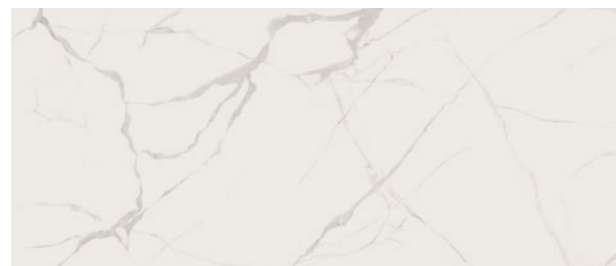

/ nuovo

White marble is the perfect material to work with when creating a beautiful, spacious and timeless bedroom. It goes superbly with any style, from English to Art Deco.