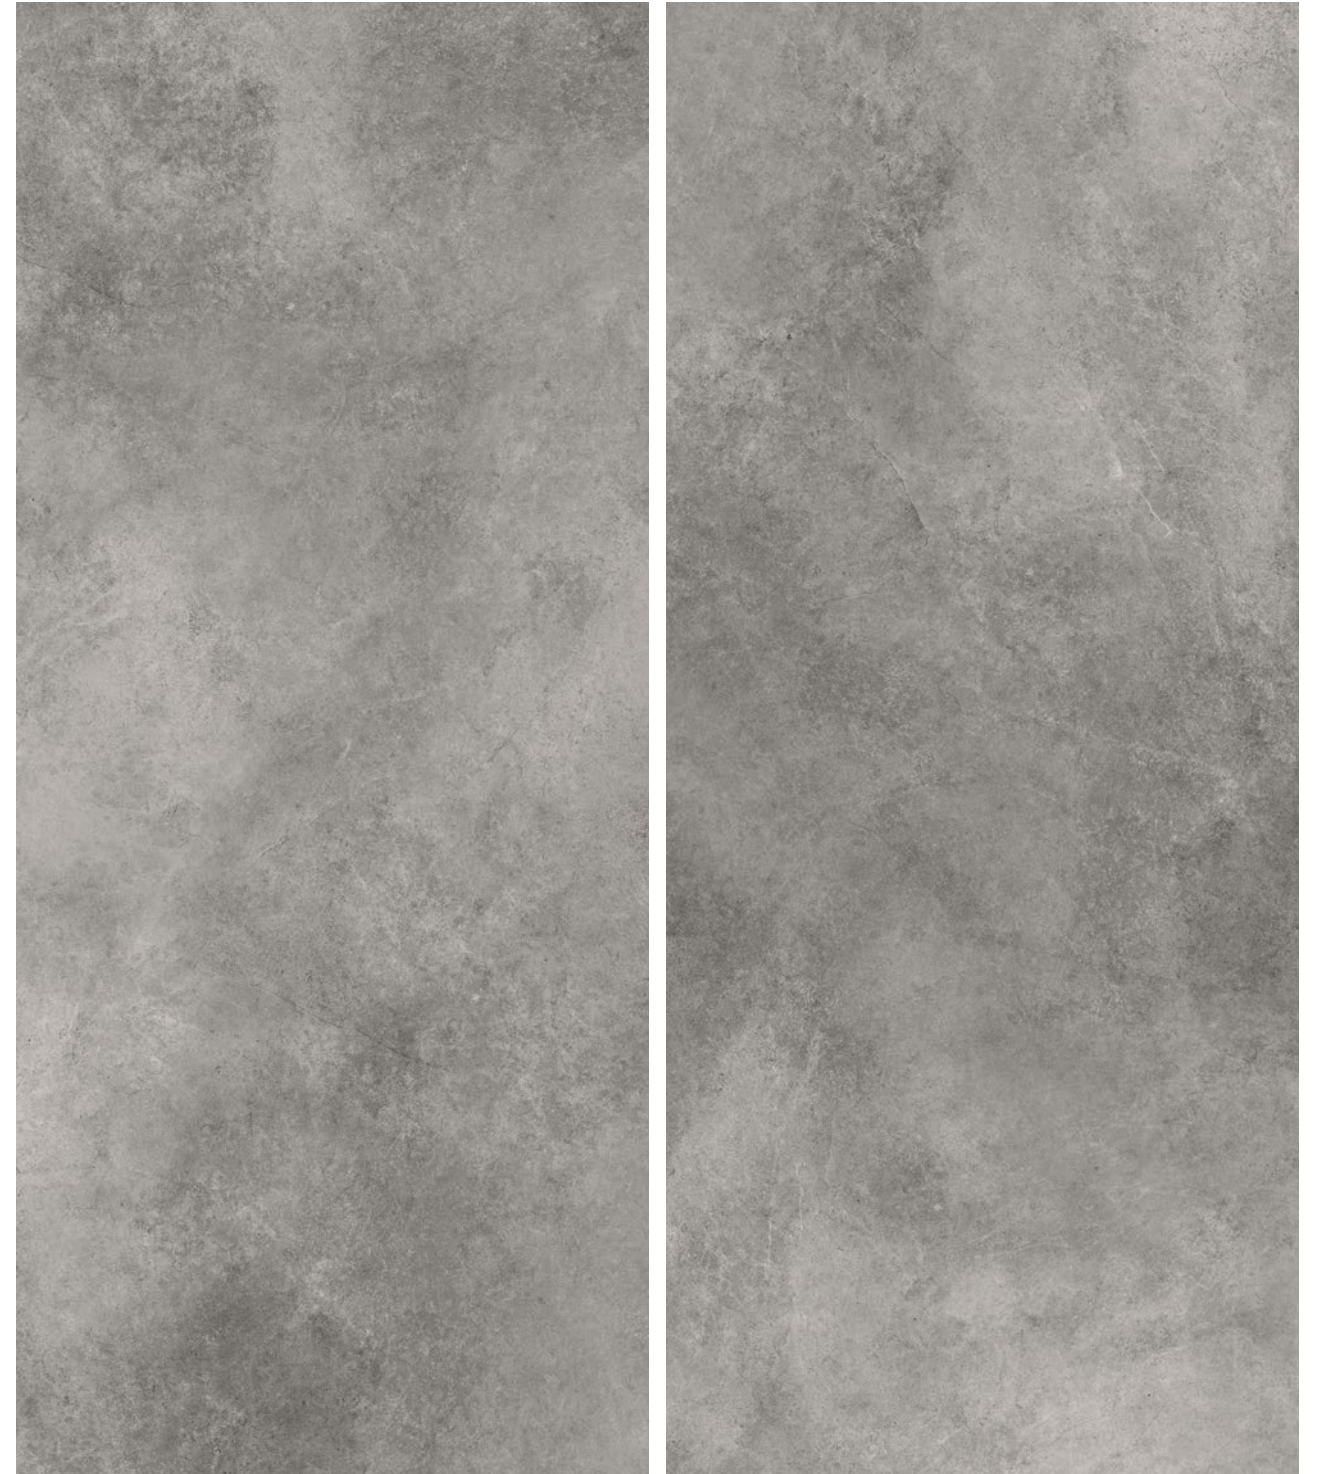

- matt surface
- rectified tile
- colour body
- frost resistance
- textured surface